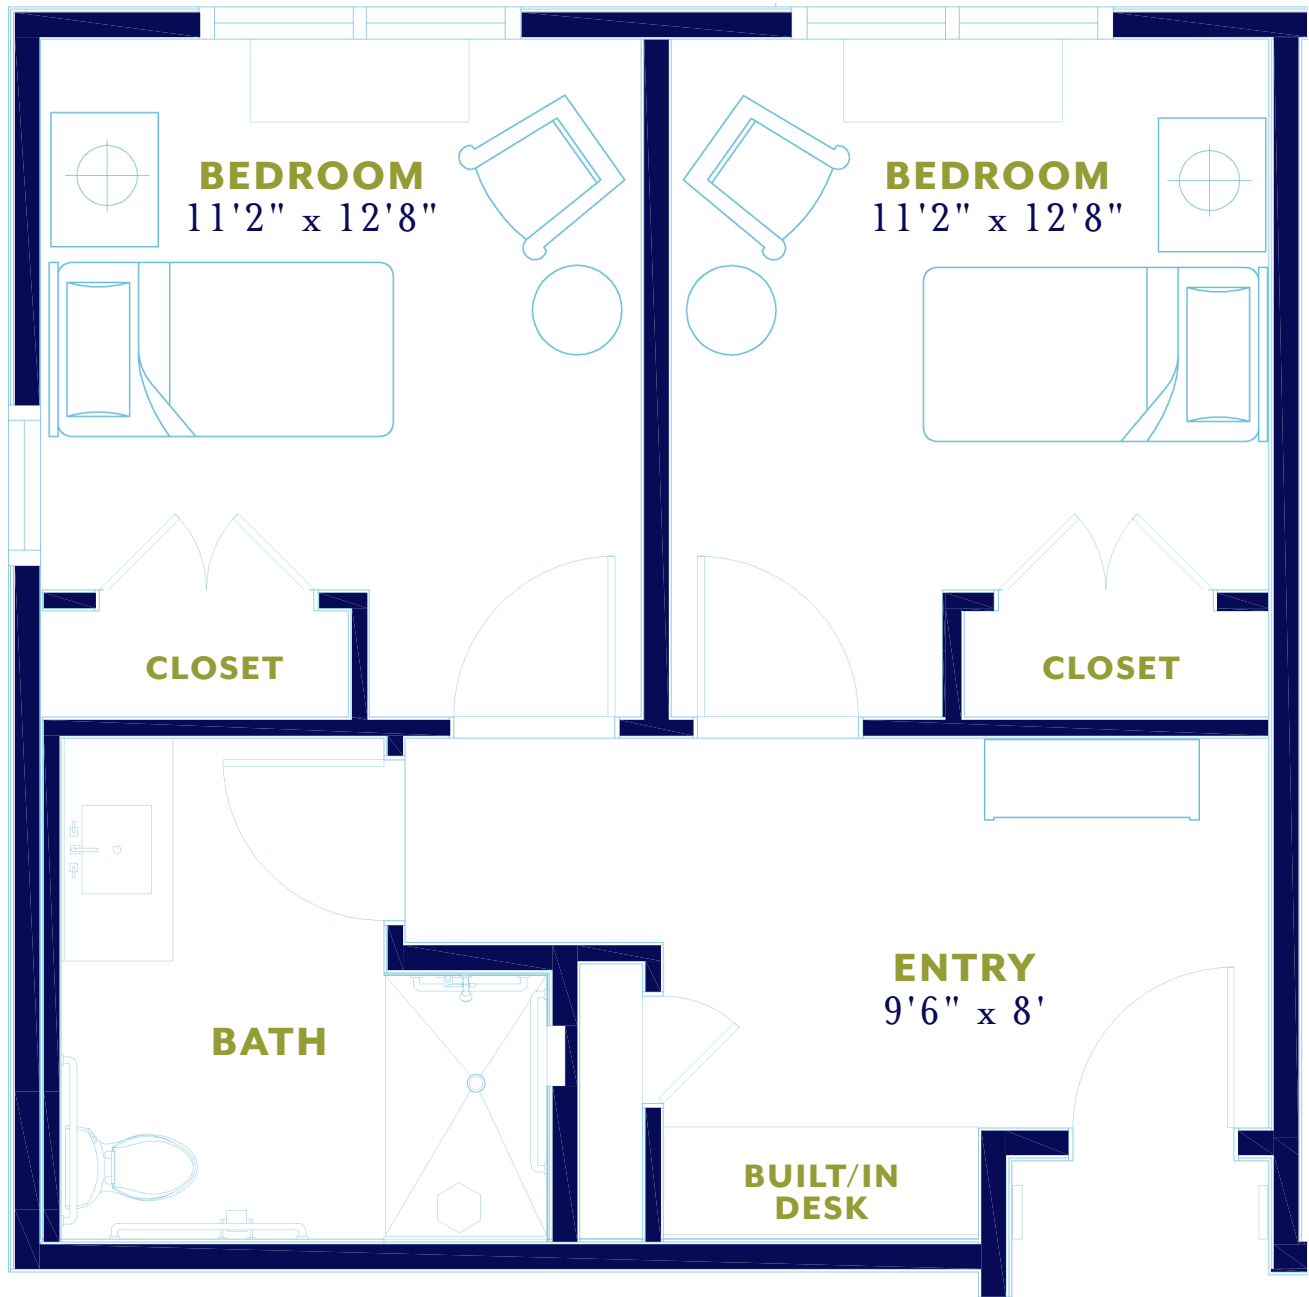

**MEMORY CARE**  
STUDIO WITH ONE BEDROOM AND ONE BATHROOM

Actual dimensions are approximate. Sizes and specifications are subject to change without notice. All illustrations are artist's concept. Actual usable floor space may vary from the stated floor area. Revised April 2017.

**MEMORY CARE**  
**STUDIO WITH ONE BATHROOM (ACCESSIBLE)**

  
**BALFOUR**  
• • AT LITTLETON • •

Actual dimensions are approximate. Sizes and specifications are subject to change without notice. All illustrations are artist's concept. Actual usable floor space may vary from the stated floor area. Revised April 2017.

## MEMORY CARE

TWO BEDROOMS WITH ONE BATHROOM  
(COMPANION SUITE)

Actual dimensions are approximate. Sizes and specifications are subject to change without notice. All illustrations are artist's concept. Actual usable floor space may vary from the stated floor area. Revised April 2017.

## MEMORY CARE

TWO BEDROOMS WITH ONE BATHROOM  
(COMPANION SUITE ACCESSIBLE)