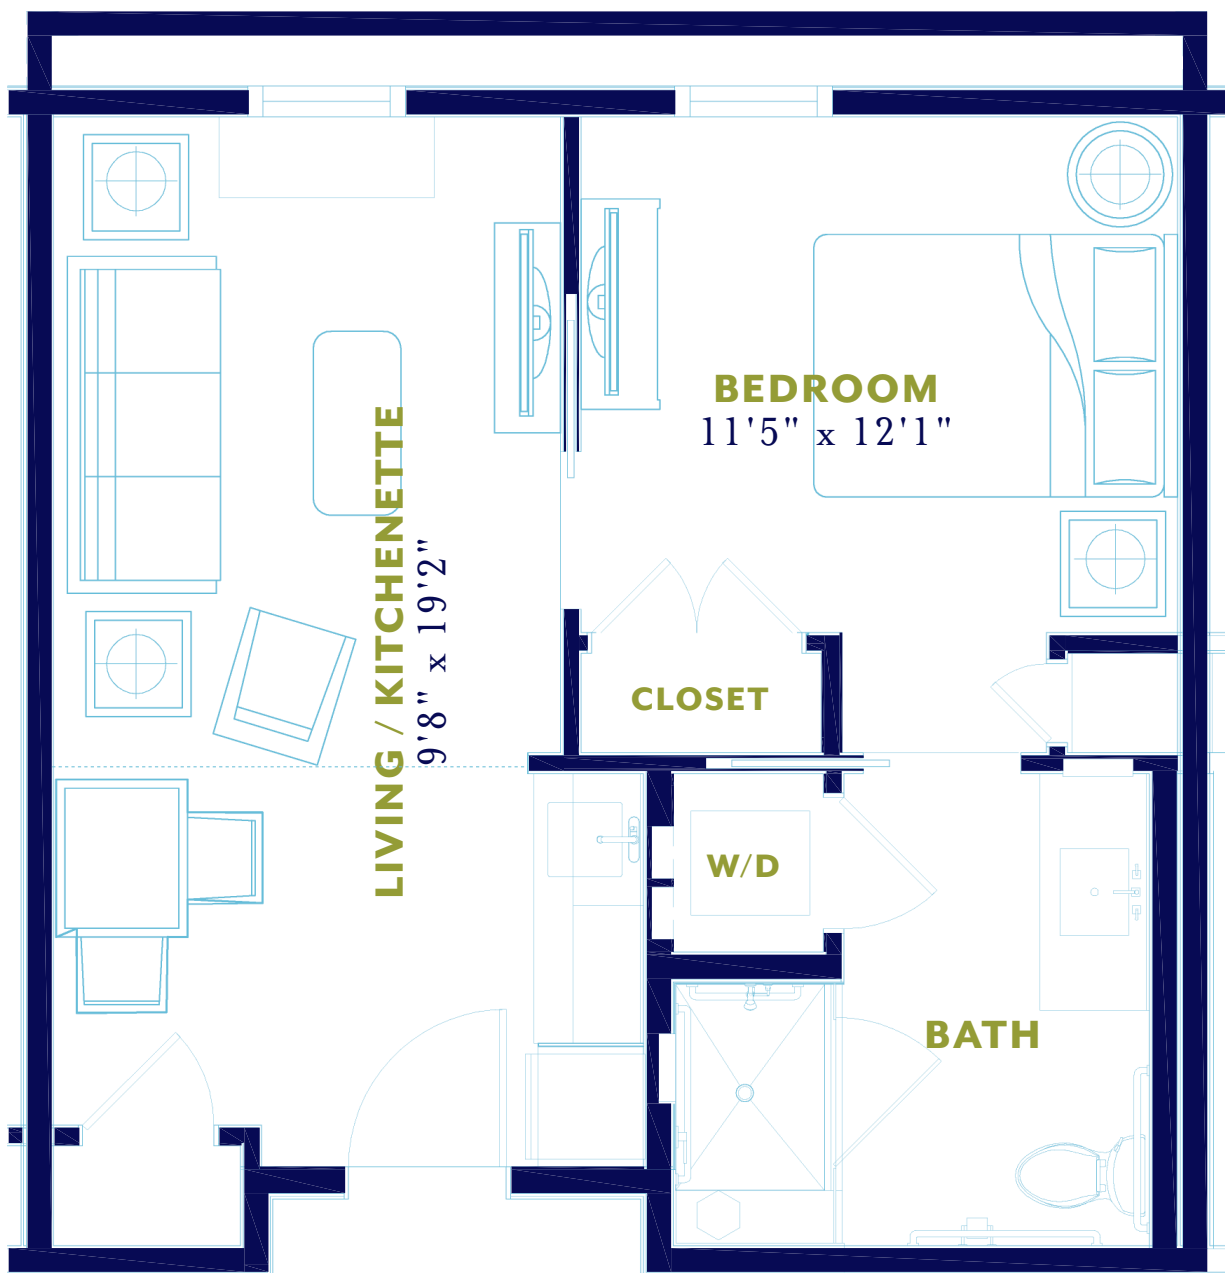

Actual dimensions are approximate. Sizes and specifications are subject to change without notice. All illustrations are artist's concept. Actual usable floor space may vary from the stated floor area. Revised April 2017.

ASSISTED LIVING
STUDIO WITH PRIVATE BATH

Actual dimensions are approximate. Sizes and specifications are subject to change without notice. All illustrations are artist's concept. Actual usable floor space may vary from the stated floor area. Revised April 2017.

ASSISTED LIVING
JR. BEDROOM WITH PRIVATE BATH

Actual dimensions are approximate. Sizes and specifications are subject to change without notice. All illustrations are artist's concept. Actual usable floor space may vary from the stated floor area. Revised April 2017.

ASSISTED LIVING
ONE BEDROOM WITH PRIVATE BATH

BALFOUR
* * AT LITTLETON * *

Actual dimensions are approximate. Sizes and specifications are subject to change without notice. All illustrations are artist's concept. Actual usable floor space may vary from the stated floor area. Revised April 2017.