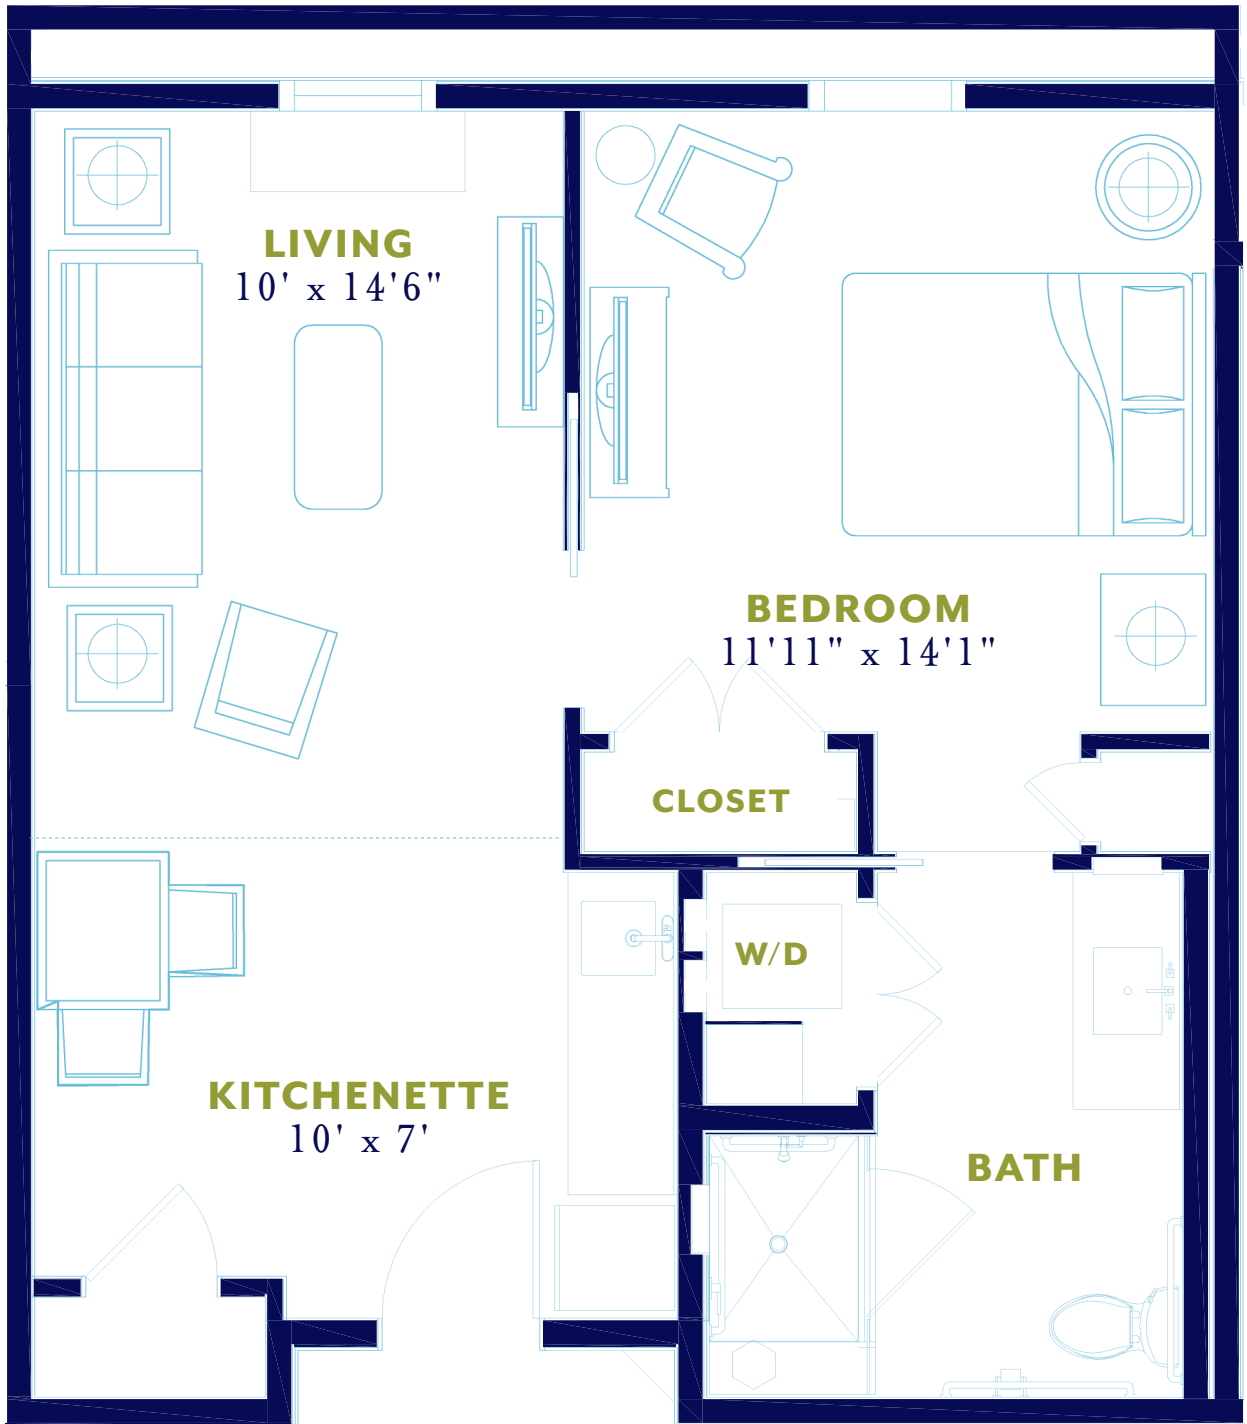

ASSISTED LIVING
STUDIO WITH PRIVATE BATH

Actual dimensions are approximate. Sizes and specifications are subject to change without notice. All illustrations are artist's concept. Actual usable floor space may vary from the stated floor area. Revised April 2017.

ASSISTED LIVING
JR. BEDROOM WITH PRIVATE BATH

Actual dimensions are approximate. Sizes and specifications are subject to change without notice. All illustrations are artist's concept. Actual usable floor space may vary from the stated floor area. Revised April 2017.

ASSISTED LIVING
ONE BEDROOM WITH PRIVATE BATH

BALFOUR
* * AT LITTLETON * *

Actual dimensions are approximate. Sizes and specifications are subject to change without notice. All illustrations are artist's concept. Actual usable floor space may vary from the stated floor area. Revised April 2017.

ASSISTED LIVING

TWO BEDROOM WITH ONE AND ONE HALF BATH