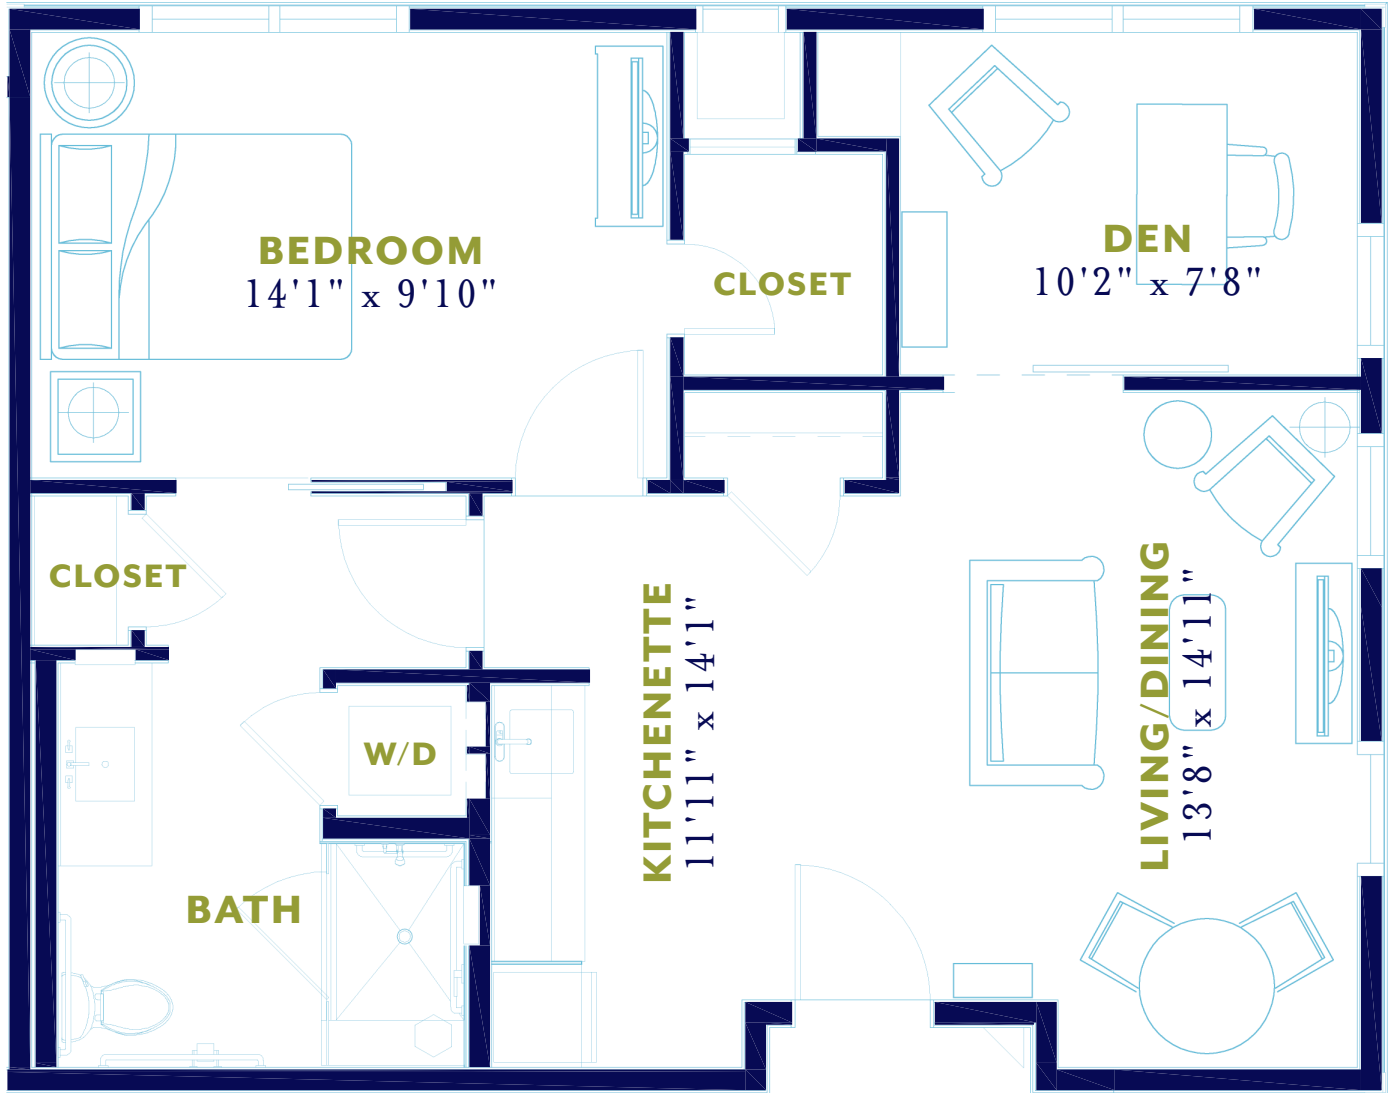

ASSISTED LIVING
JR. BEDROOM WITH PRIVATE BATH

Actual dimensions are approximate. Sizes and specifications are subject to change without notice. All illustrations are artist's concept. Actual usable floor space may vary from the stated floor area. Revised April 2017.

ASSISTED LIVING
ONE BEDROOM WITH PRIVATE BATH

BALFOUR
* * AT LITTLETON * *

Actual dimensions are approximate. Sizes and specifications are subject to change without notice. All illustrations are artist's concept. Actual usable floor space may vary from the stated floor area. Revised April 2017.

ASSISTED LIVING

ONE BEDROOM WITH DEN AND PRIVATE BATH

Actual dimensions are approximate. Sizes and specifications are subject to change without notice. All illustrations are artist's concept. Actual usable floor space may vary from the stated floor area. Revised April 2017.

ASSISTED LIVING

TWO BEDROOM WITH ONE AND ONE HALF BATH