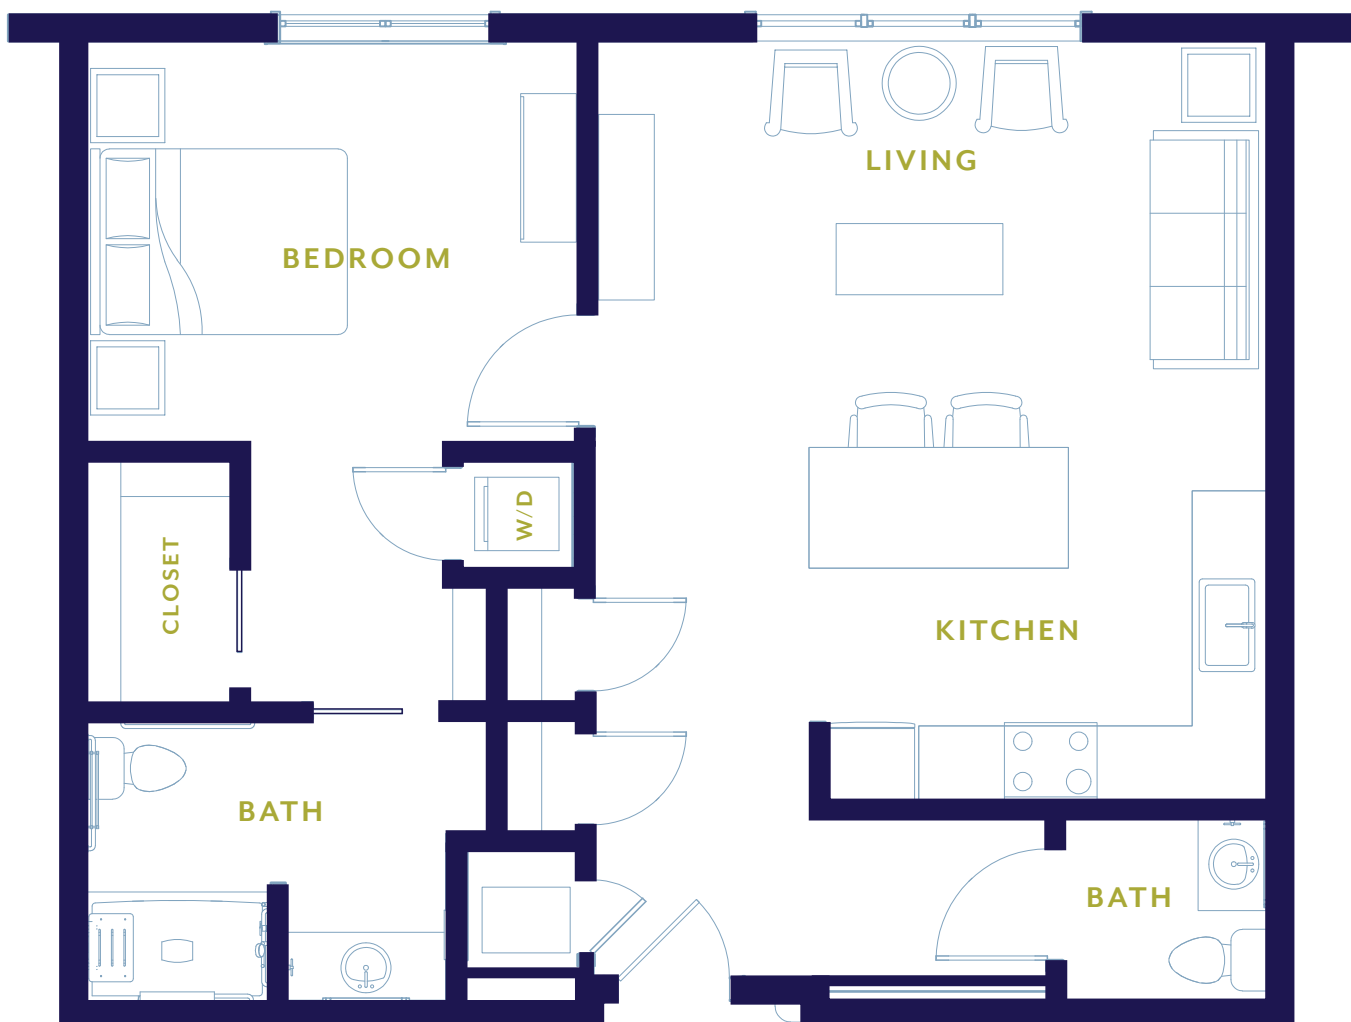

INDEPENDENT LIVING

ONE BEDROOM / ONE BATH / 736 - 742 SQ. FT.
UNIT E1

Actual dimensions are approximate. Sizes and specifications are subject to change without notice. All illustrations are artist's concept. Actual usable floor space may vary from the stated floor area. June 2018.

INDEPENDENT LIVING

ONE BEDROOM / TWO BATH / 775 SQ. FT.
UNIT F

Actual dimensions are approximate. Sizes and specifications are subject to change without notice. All illustrations are artist's concept. Actual usable floor space may vary from the stated floor area. June 2018.

INDEPENDENT LIVING

ONE BEDROOM / TWO BATH / 840 - 841 SQ. FT.
UNIT F1

Actual dimensions are approximate. Sizes and specifications are subject to change without notice. All illustrations are artist's concept. Actual usable floor space may vary from the stated floor area. June 2018.

INDEPENDENT LIVING

TWO BEDROOM / TWO BATH / 1180 - 1182 SQ. FT.
UNIT L

Actual dimensions are approximate. Sizes and specifications are subject to change without notice. All illustrations are artist's concept. Actual usable floor space may vary from the stated floor area. June 2018.