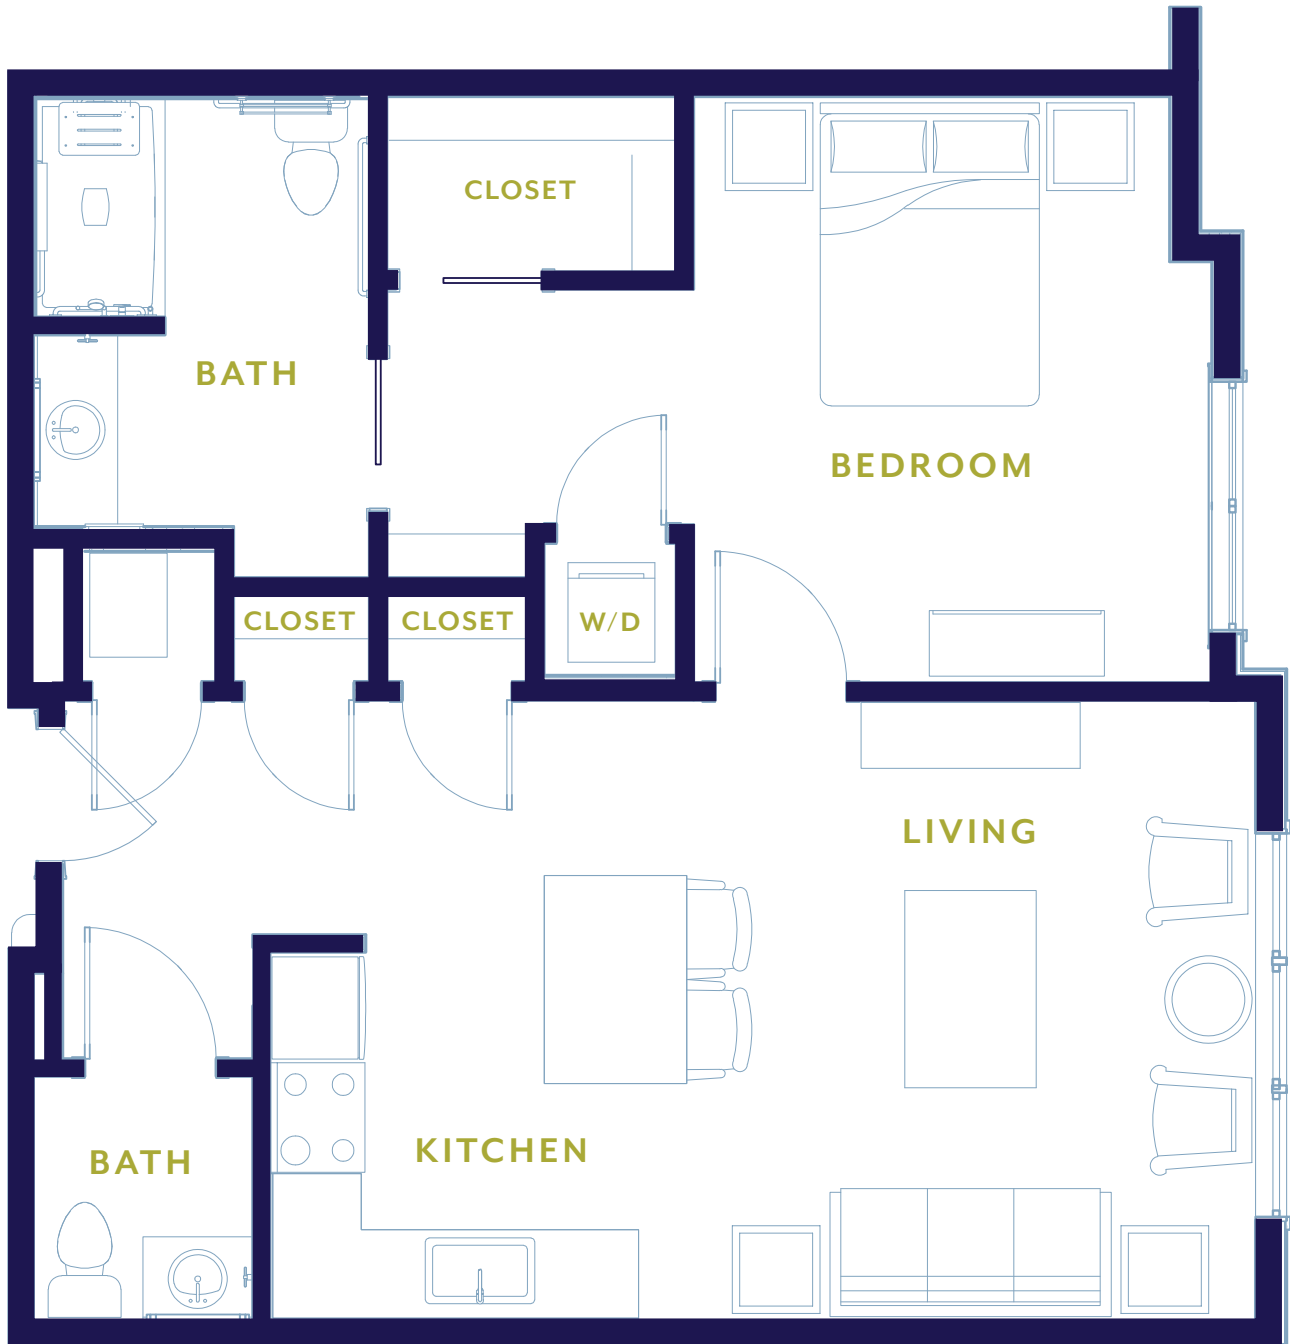

INDEPENDENT LIVING

ONE BEDROOM / ONE BATH / 611 - 662 SQ. FT.
UNIT E

Actual dimensions are approximate. Sizes and specifications are subject to change without notice. All illustrations are artist's concept. Actual usable floor space may vary from the stated floor area. June 2018.

INDEPENDENT LIVING

ONE BEDROOM / ONE BATH / 736 - 742 SQ. FT.
UNIT E1

Actual dimensions are approximate. Sizes and specifications are subject to change without notice. All illustrations are artist's concept. Actual usable floor space may vary from the stated floor area. June 2018.

INDEPENDENT LIVING

ONE BEDROOM / TWO BATH / 775 SQ. FT.
UNIT F

Actual dimensions are approximate. Sizes and specifications are subject to change without notice. All illustrations are artist's concept. Actual usable floor space may vary from the stated floor area. June 2018.

INDEPENDENT LIVING

TWO BEDROOM / TWO BATH / 1180 - 1182 SQ. FT.
UNIT L

Actual dimensions are approximate. Sizes and specifications are subject to change without notice. All illustrations are artist's concept. Actual usable floor space may vary from the stated floor area. June 2018.