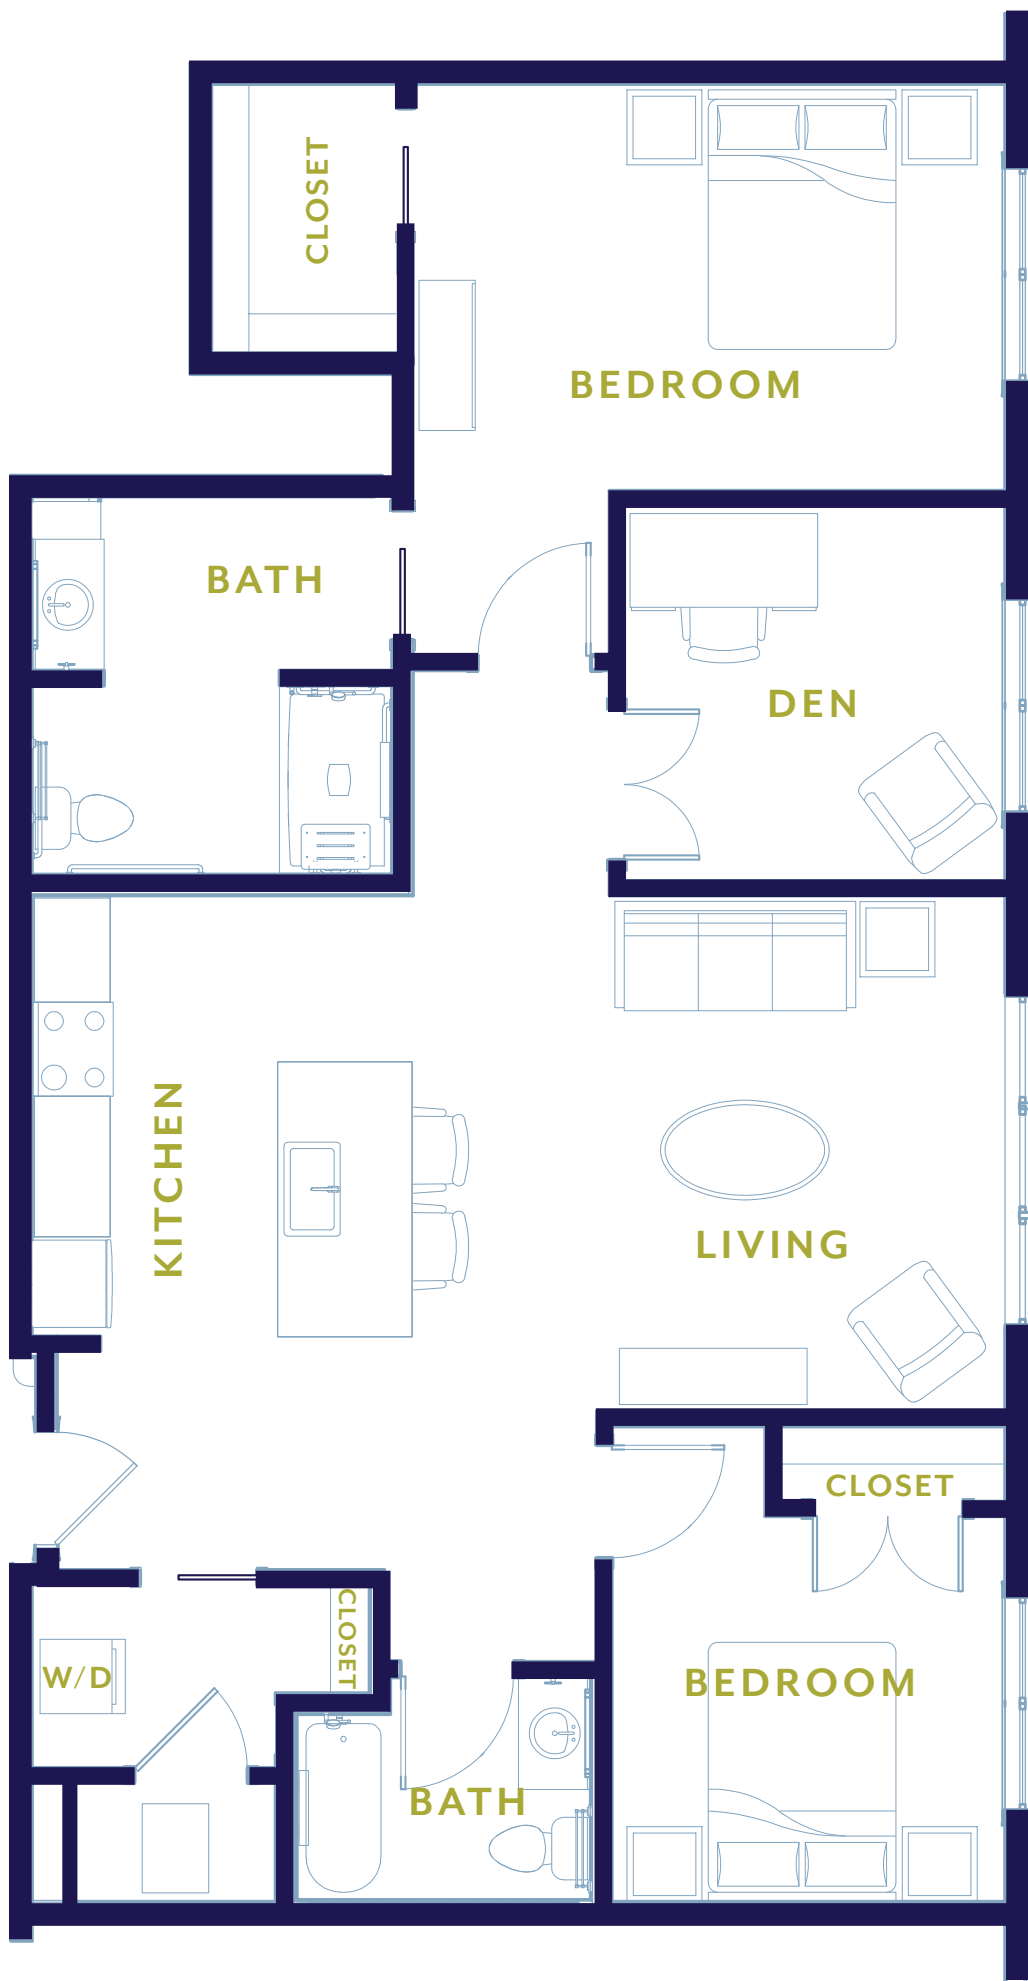

INDEPENDENT LIVING

ONE BEDROOM / ONE BATH / 736 - 742 SQ. FT.
UNIT E1

Actual dimensions are approximate. Sizes and specifications are subject to change without notice. All illustrations are artist's concept. Actual usable floor space may vary from the stated floor area. June 2018.

INDEPENDENT LIVING

ONE BEDROOM / TWO BATH / 775 SQ. FT.
UNIT F

Actual dimensions are approximate. Sizes and specifications are subject to change without notice. All illustrations are artist's concept. Actual usable floor space may vary from the stated floor area. June 2018.

INDEPENDENT LIVING

ONE BEDROOM / TWO BATH / 840 - 841 SQ. FT.
UNIT F1

Actual dimensions are approximate. Sizes and specifications are subject to change without notice. All illustrations are artist's concept. Actual usable floor space may vary from the stated floor area. June 2018.

INDEPENDENT LIVING

TWO BEDROOM / TWO BATH / 1180 - 1182 SQ. FT.
UNIT L

Actual dimensions are approximate. Sizes and specifications are subject to change without notice. All illustrations are artist's concept. Actual usable floor space may vary from the stated floor area. June 2018.