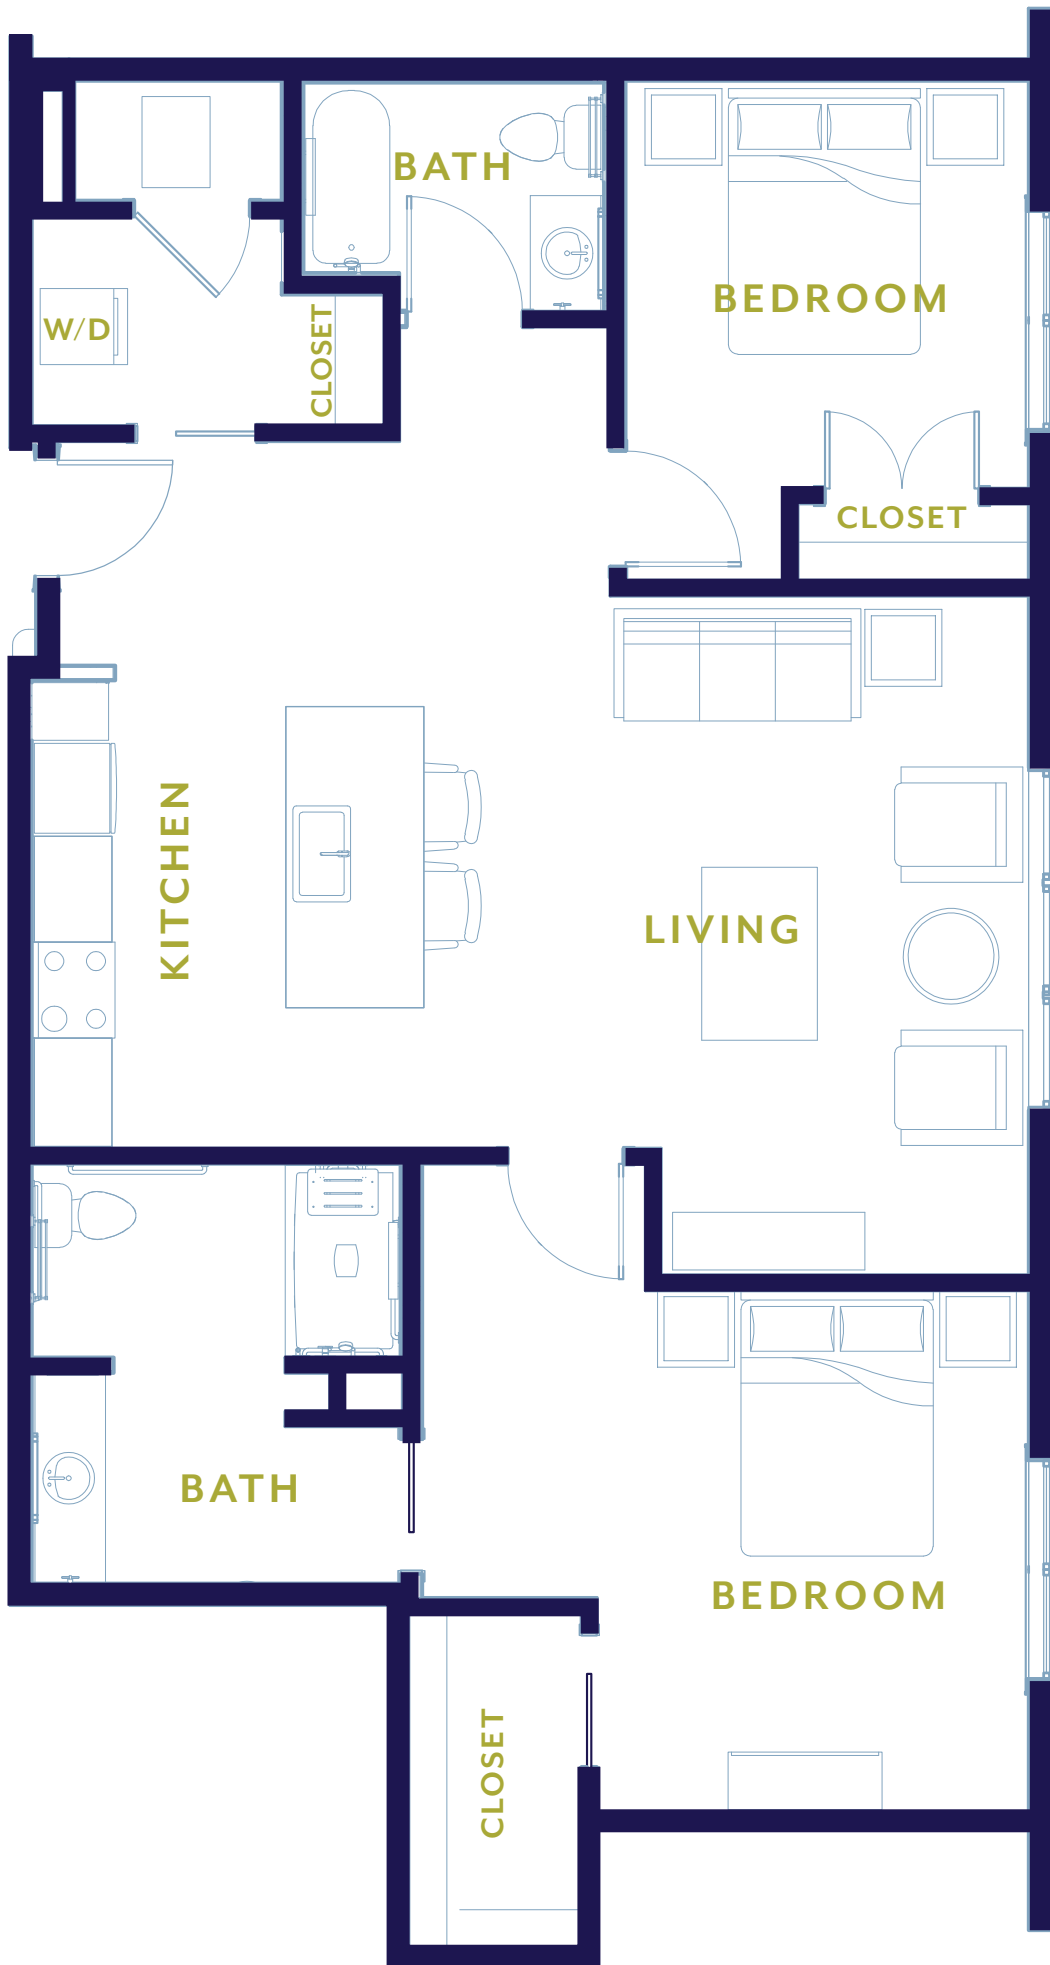

INDEPENDENT LIVING

ONE BEDROOM / TWO BATH / 775 SQ. FT.
UNIT F

Actual dimensions are approximate. Sizes and specifications are subject to change without notice. All illustrations are artist's concept. Actual usable floor space may vary from the stated floor area. June 2018.

INDEPENDENT LIVING

ONE BEDROOM / TWO BATH / 840 - 841 SQ. FT.
UNIT F1

Actual dimensions are approximate. Sizes and specifications are subject to change without notice. All illustrations are artist's concept. Actual usable floor space may vary from the stated floor area. June 2018.

INDEPENDENT LIVING

TWO BEDROOM / TWO BATH / 1180 - 1182 SQ. FT.
UNIT L

Actual dimensions are approximate. Sizes and specifications are subject to change without notice. All illustrations are artist's concept. Actual usable floor space may vary from the stated floor area. June 2018.

INDEPENDENT LIVING

TWO BEDROOM / TWO BATH / 1154 - 1157 SQ. FT.
UNIT N