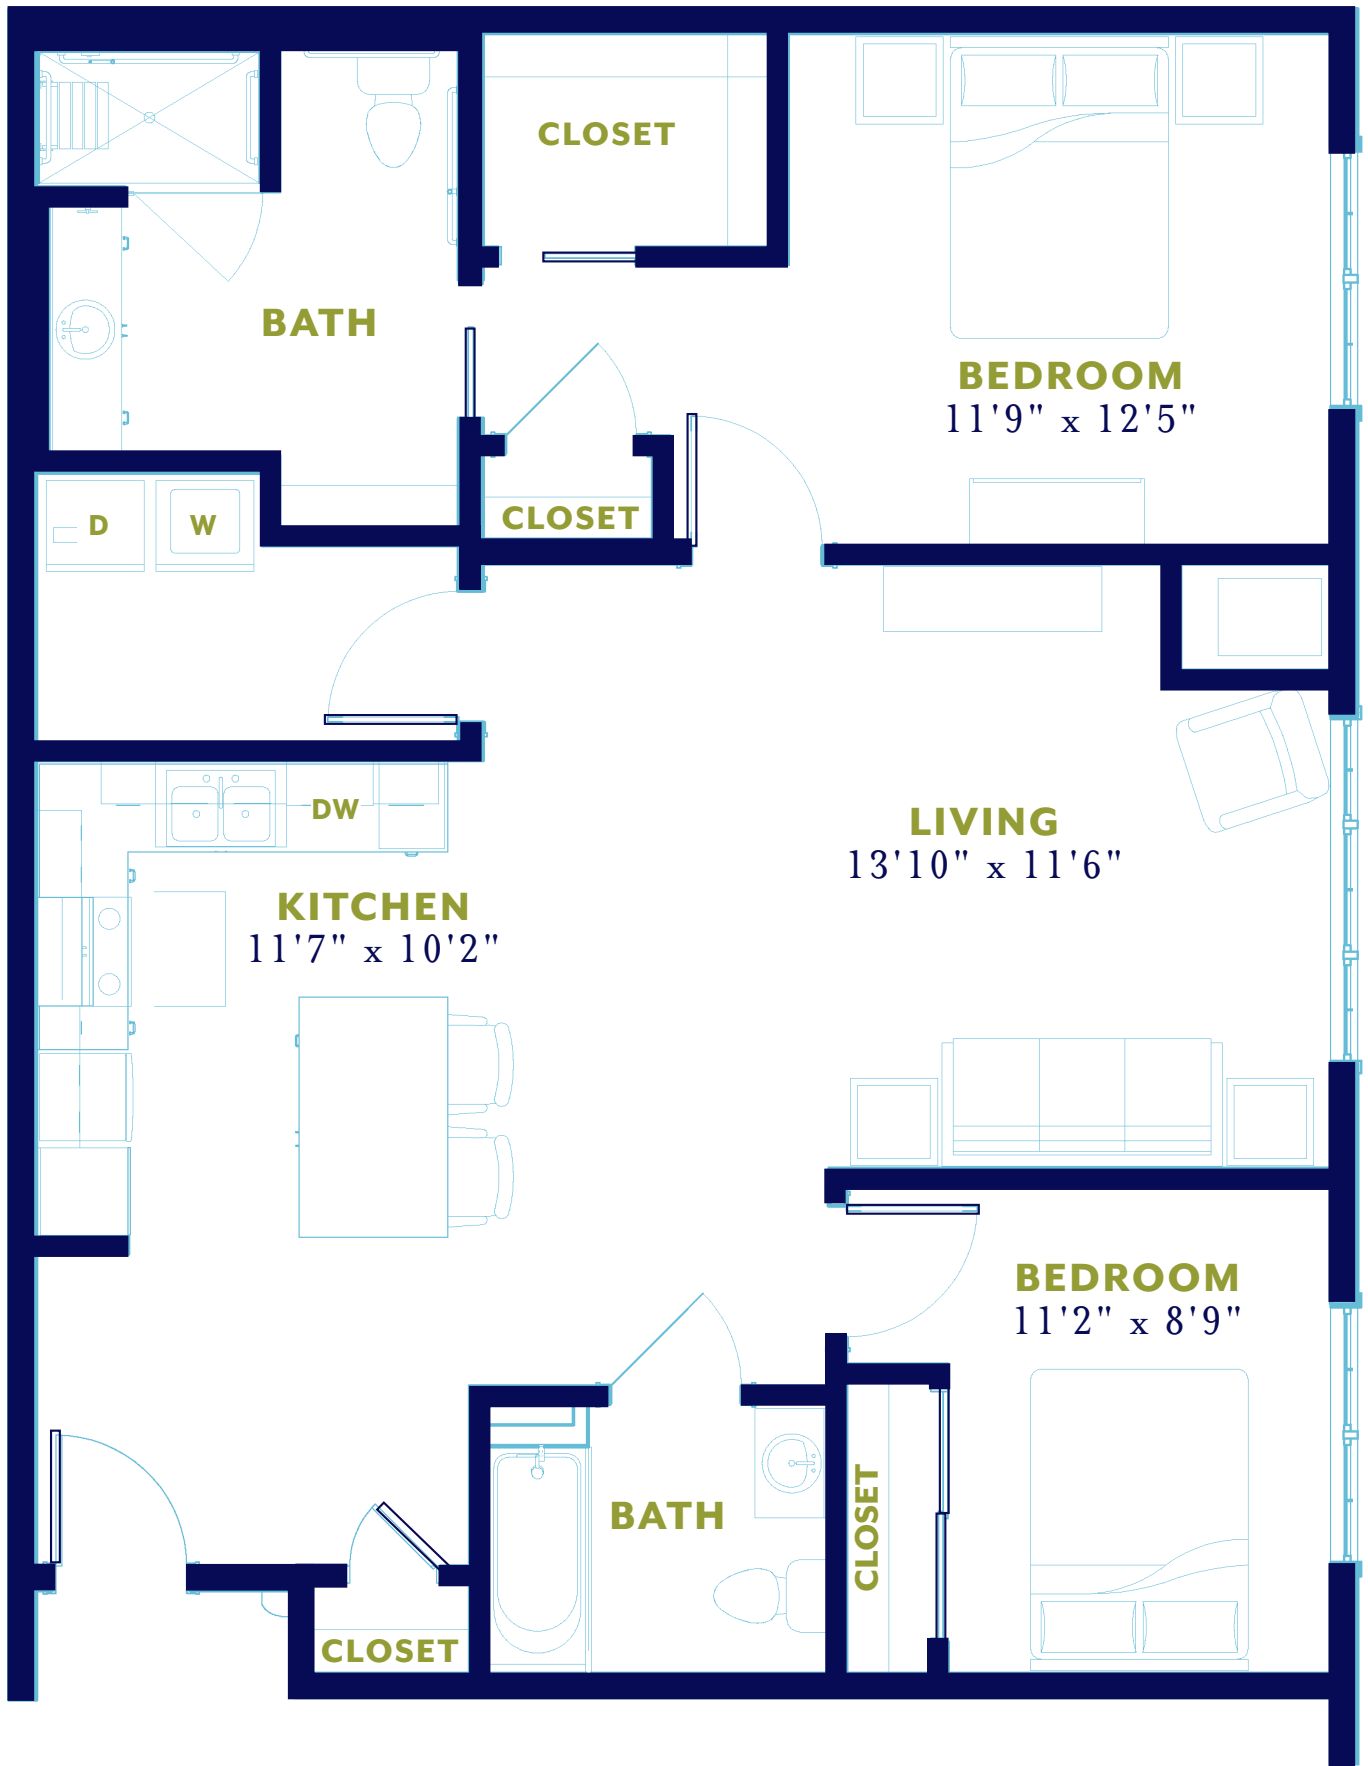

**TWO BEDROOM WITH ONE BATH**  
*835 sq. ft.*

Actual dimensions are approximate. Sizes and specifications are subject to change without notice. All illustrations are artist's concept. Actual usable floor space may vary from the stated floor area. June 2019.

**ONE BEDROOM WITH ONE & ONE HALF BATHROOMS  
(PATIO OPTION AVAILABLE)**

*719 sq. ft.*

Actual dimensions are approximate. Sizes and specifications are subject to change without notice. All illustrations are artist's concept. Actual usable floor space may vary from the stated floor area. June 2019.

**TWO BEDROOMS WITH TWO BATHROOMS**  
**(PATIO OPTION AVAILABLE)**  
*1,008 sq. ft.*

Actual dimensions are approximate. Sizes and specifications are subject to change without notice. All illustrations are artist's concept. Actual usable floor space may vary from the stated floor area. June 2019.

**TWO BEDROOMS WITH TWO BATHROOMS**  
*1,102 sq. ft.*