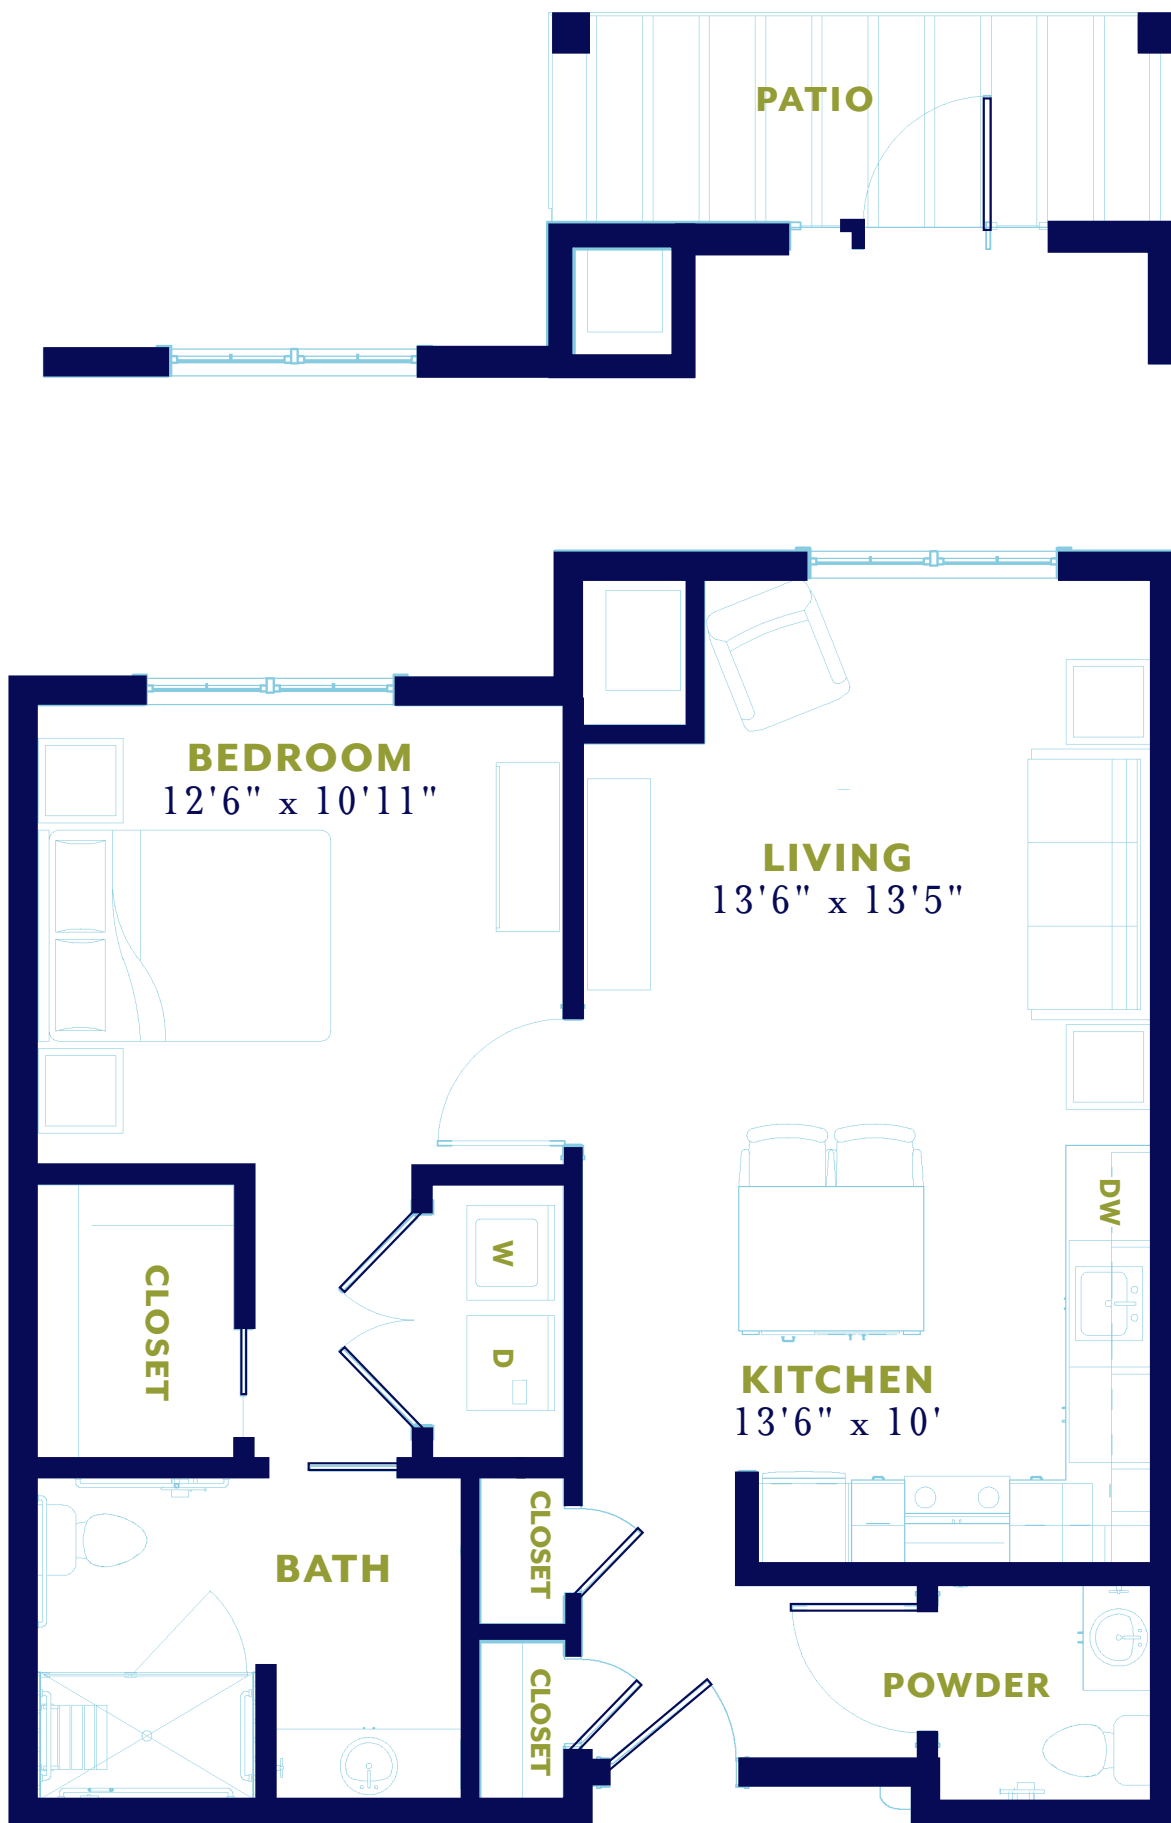

**STUDIO WITH ONE BATH**  
*404 sq. ft.*

Actual dimensions are approximate. Sizes and specifications are subject to change without notice. All illustrations are artist's concept. Actual usable floor space may vary from the stated floor area. June 2019.

**ONE BEDROOM WITH PRIVATE BATH  
(ADA ACCESSIBLE OPTION AVAILABLE)**

**498 sq. ft.**

Actual dimensions are approximate. Sizes and specifications are subject to change without notice. All illustrations are artist's concept. Actual usable floor space may vary from the stated floor area. June 2019.

**TWO BEDROOM WITH ONE BATH**  
*835 sq. ft.*

Actual dimensions are approximate. Sizes and specifications are subject to change without notice. All illustrations are artist's concept. Actual usable floor space may vary from the stated floor area. June 2019.

**ONE BEDROOM WITH ONE & ONE HALF BATHROOMS  
(PATIO OPTION AVAILABLE)**

*719 sq. ft.*

Actual dimensions are approximate. Sizes and specifications are subject to change without notice. All illustrations are artist's concept. Actual usable floor space may vary from the stated floor area. June 2019.