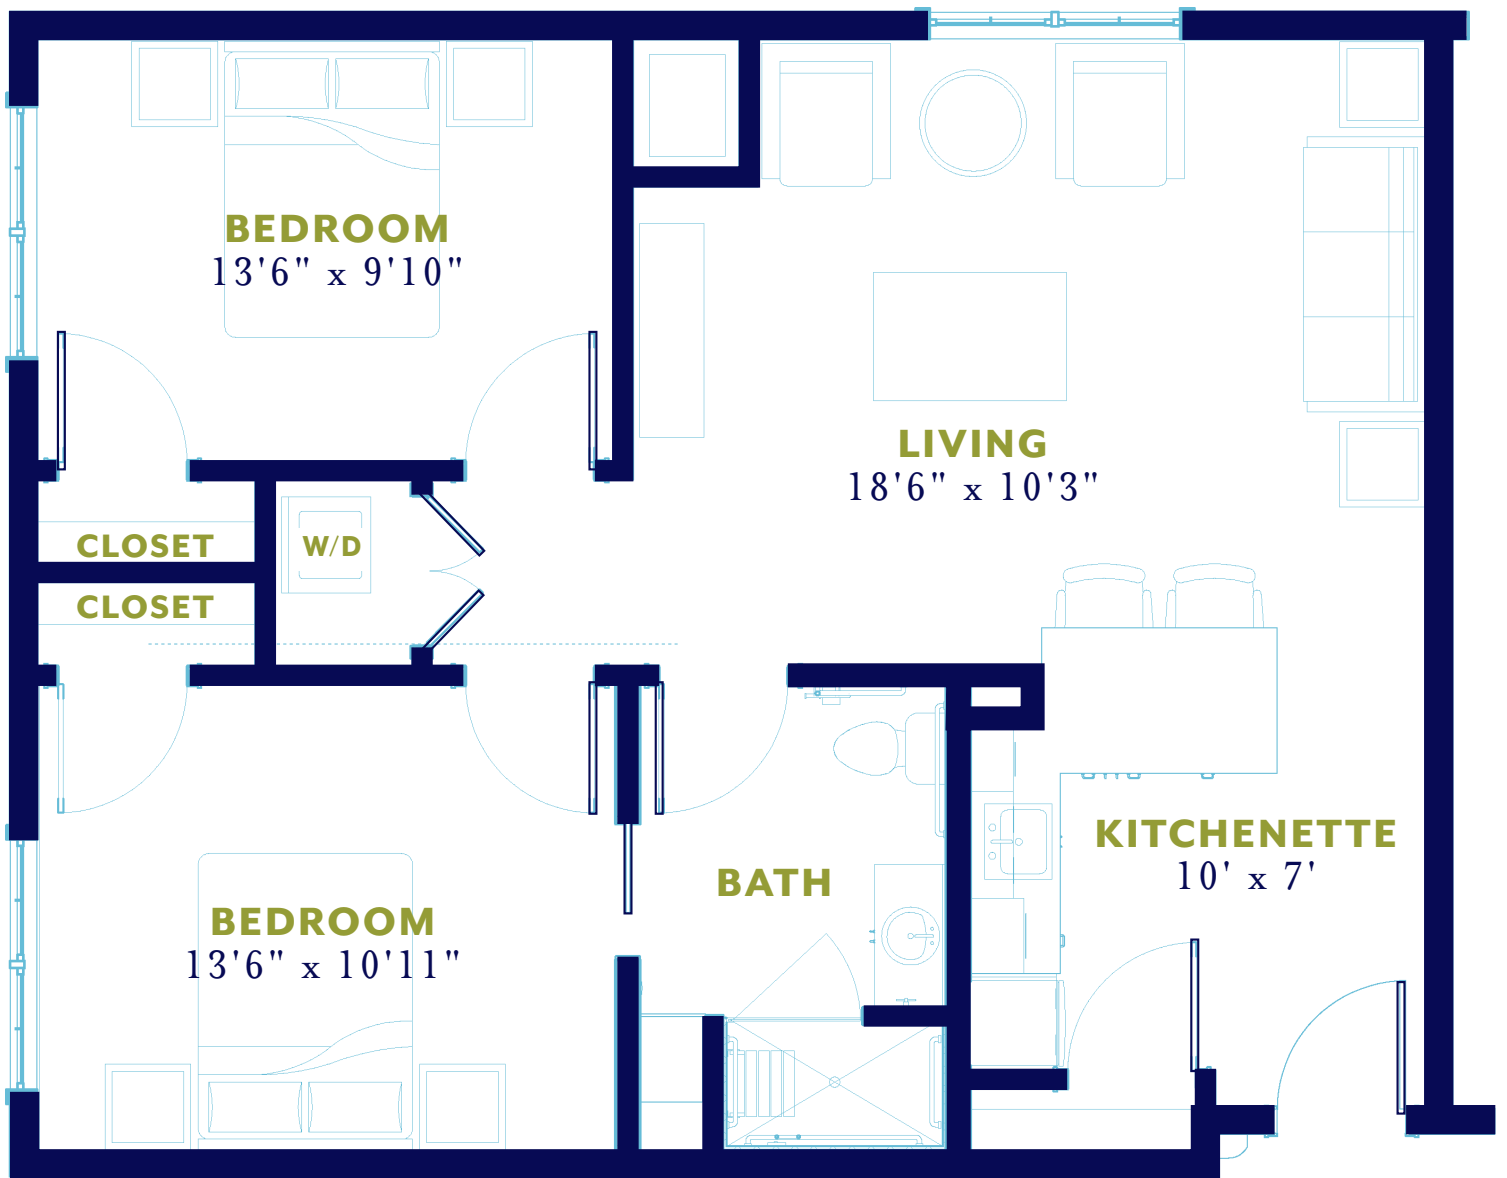

**STUDIO WITH ONE BATH**  
*404 sq. ft.*

Actual dimensions are approximate. Sizes and specifications are subject to change without notice. All illustrations are artist's concept. Actual usable floor space may vary from the stated floor area. June 2019.

**ONE BEDROOM WITH PRIVATE BATH  
(ADA ACCESSIBLE OPTION AVAILABLE)**

**498 sq. ft.**

Actual dimensions are approximate. Sizes and specifications are subject to change without notice. All illustrations are artist's concept. Actual usable floor space may vary from the stated floor area. June 2019.

**TWO BEDROOM WITH ONE BATH**  
*835 sq. ft.*

Actual dimensions are approximate. Sizes and specifications are subject to change without notice. All illustrations are artist's concept. Actual usable floor space may vary from the stated floor area. June 2019.

**TWO BEDROOMS WITH TWO BATHROOMS**  
*1,102 sq. ft.*