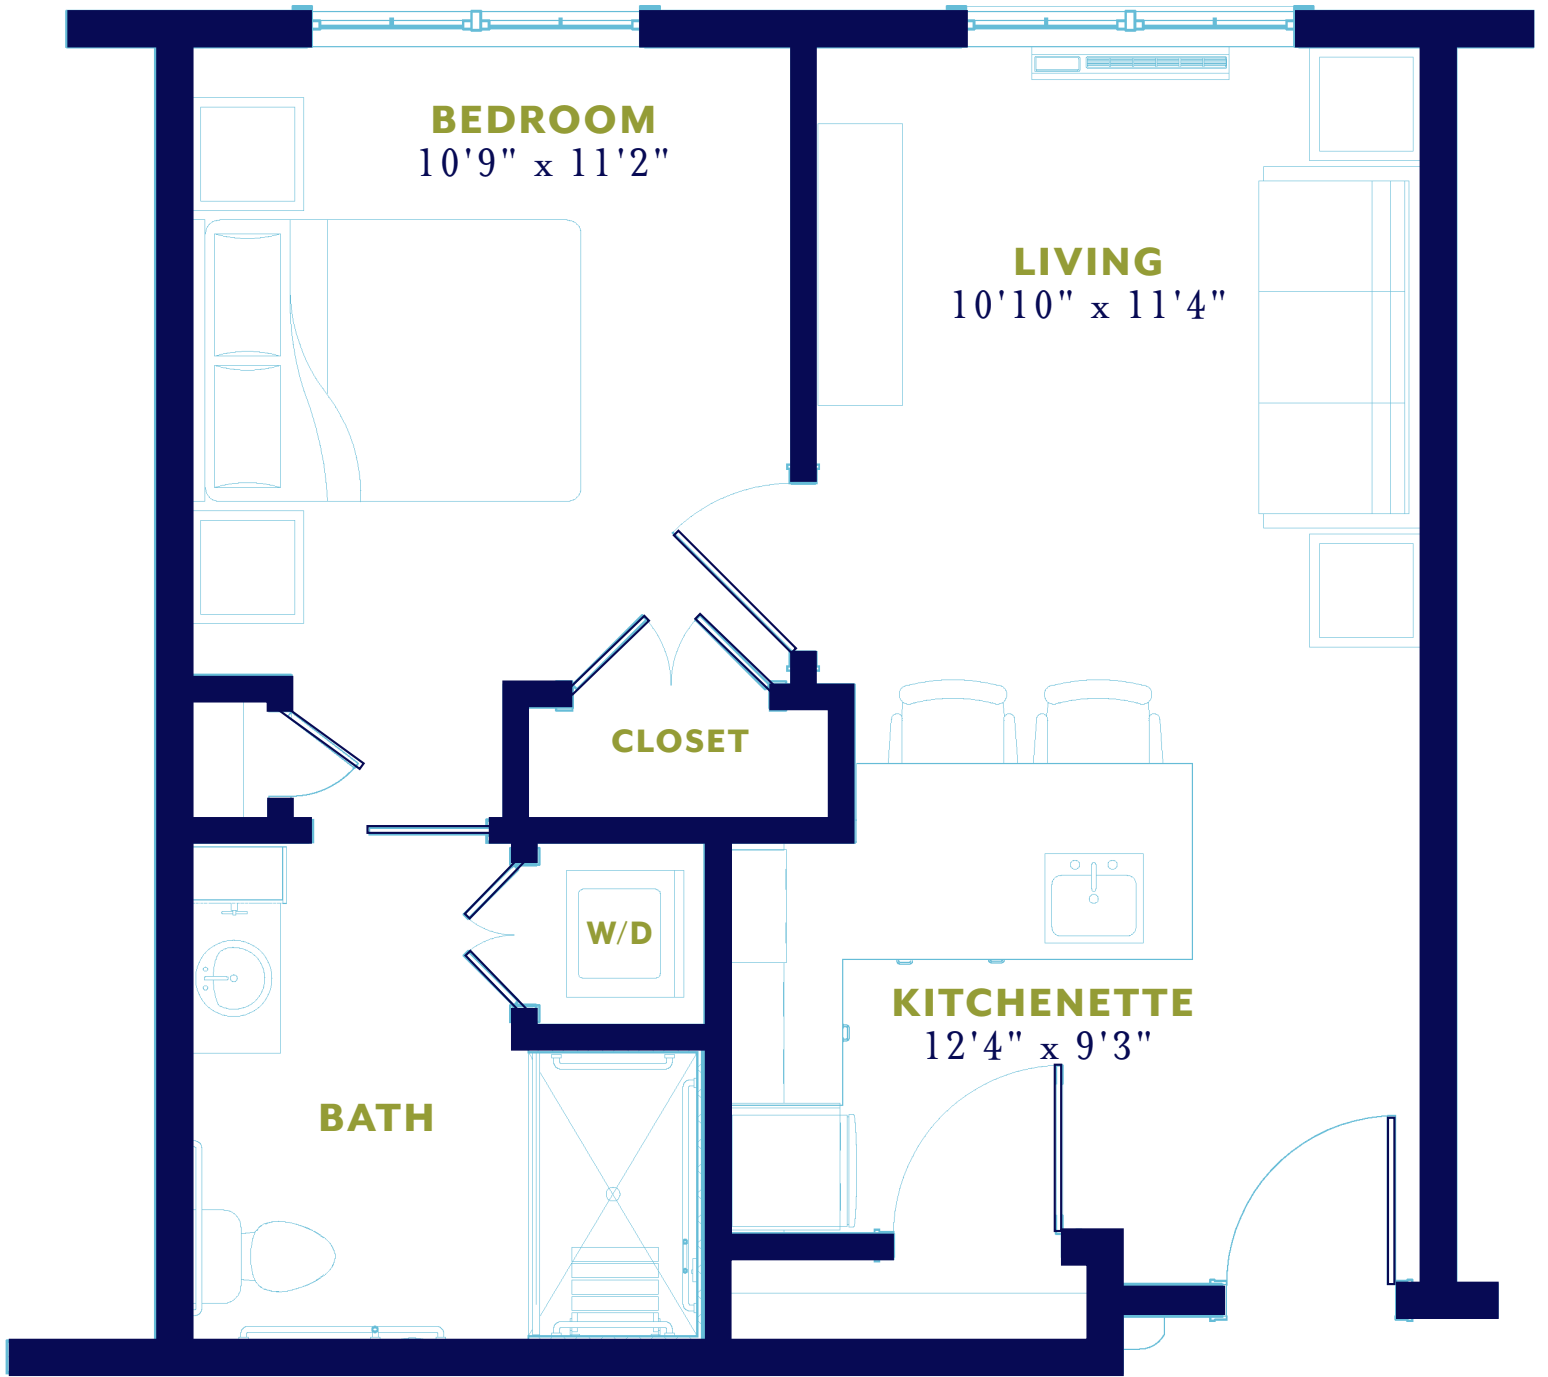

Actual dimensions are approximate. Sizes and specifications are subject to change without notice. All illustrations are artist's concept. Actual usable floor space may vary from the stated floor area. June 2019.

**STUDIO WITH ONE BATH**  
*404 sq. ft.*

Actual dimensions are approximate. Sizes and specifications are subject to change without notice. All illustrations are artist's concept. Actual usable floor space may vary from the stated floor area. June 2019.

**ONE BEDROOM WITH PRIVATE BATH  
(ADA ACCESSIBLE OPTION AVAILABLE)**

**498 sq. ft.**

Actual dimensions are approximate. Sizes and specifications are subject to change without notice. All illustrations are artist's concept. Actual usable floor space may vary from the stated floor area. June 2019.

**TWO BEDROOM WITH ONE BATH**  
*835 sq. ft.*

Actual dimensions are approximate. Sizes and specifications are subject to change without notice. All illustrations are artist's concept. Actual usable floor space may vary from the stated floor area. June 2019.