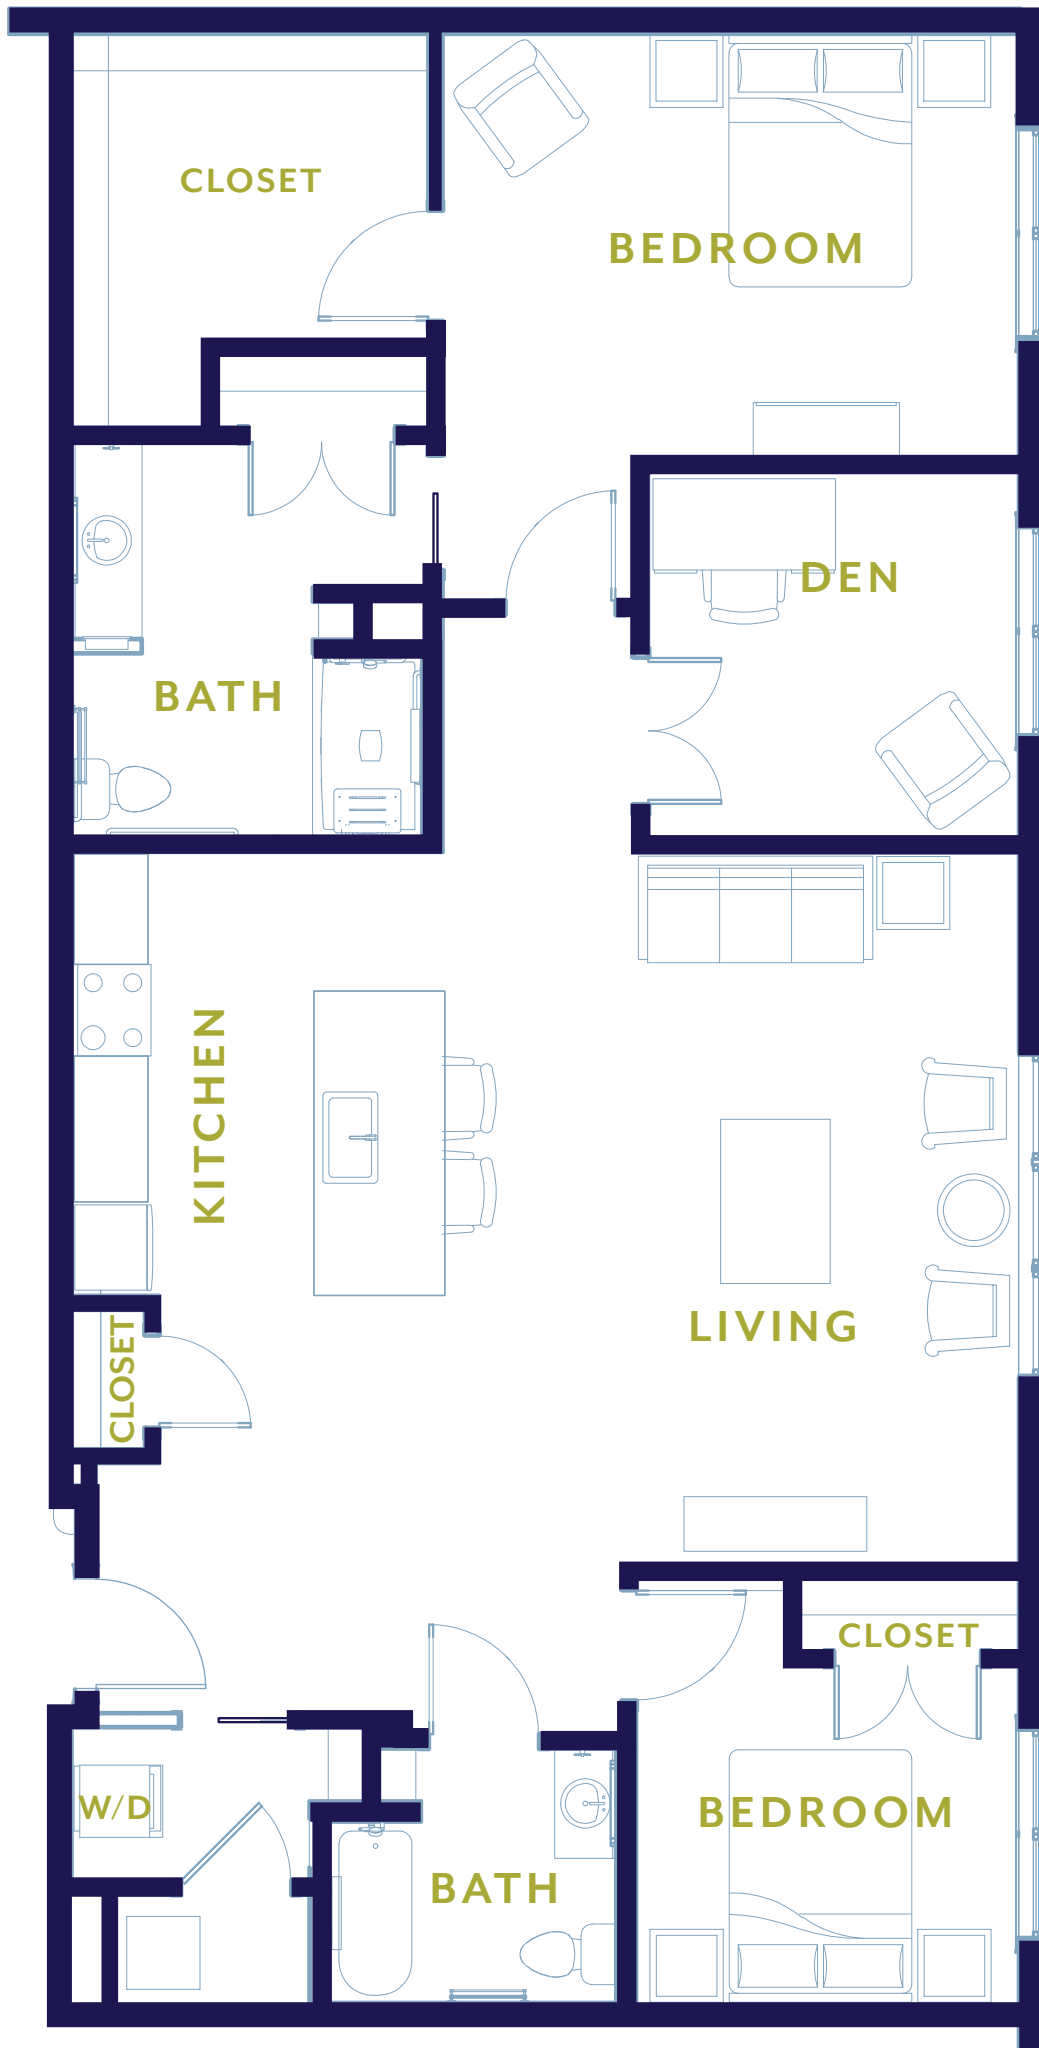

INDEPENDENT LIVING

TWO BEDROOM / TWO BATH / 985 - 1092 SQ. FT.
UNIT H

Actual dimensions are approximate. Sizes and specifications are subject to change without notice. All illustrations are artist's concept. Actual usable floor space may vary from the stated floor area. June 2018.

INDEPENDENT LIVING

TWO BEDROOM / TWO BATH / 1358 - 1363 SQ. FT.
UNIT K

Actual dimensions are approximate. Sizes and specifications are subject to change without notice. All illustrations are artist's concept. Actual usable floor space may vary from the stated floor area. June 2018.

INDEPENDENT LIVING

TWO BEDROOM / TWO BATH / 1180 - 1182 SQ. FT.
UNIT L

Actual dimensions are approximate. Sizes and specifications are subject to change without notice. All illustrations are artist's concept. Actual usable floor space may vary from the stated floor area. June 2018.

INDEPENDENT LIVING

TWO BEDROOM / TWO BATH / 1409 - 1417 SQ. FT.
UNIT M

Actual dimensions are approximate. Sizes and specifications are subject to change without notice. All illustrations are artist's concept. Actual usable floor space may vary from the stated floor area. June 2018.