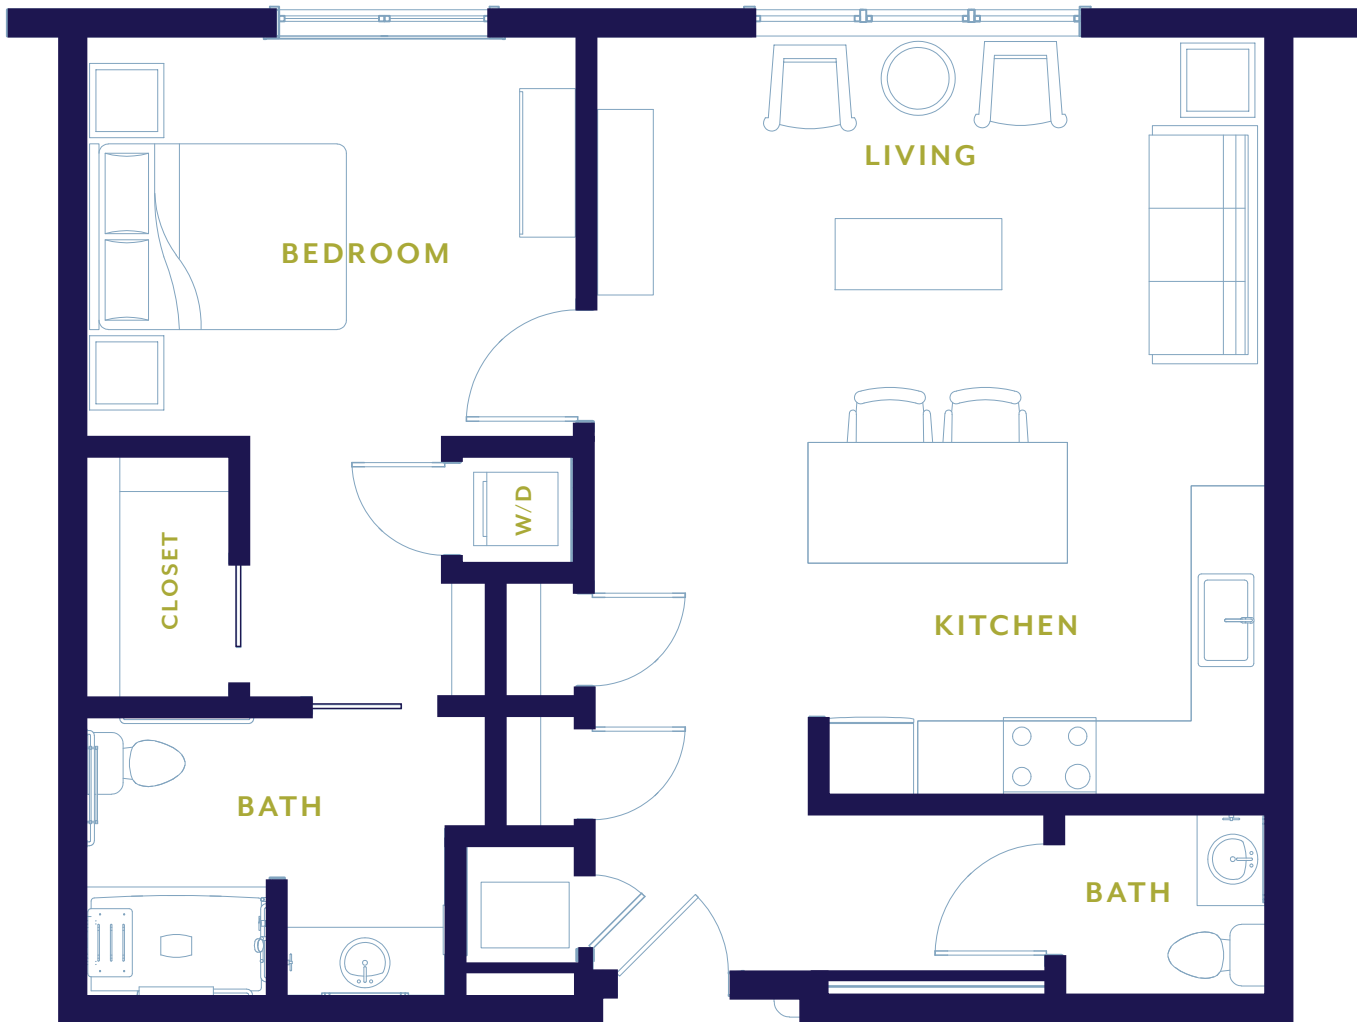

INDEPENDENT LIVING

ONE BEDROOM / ONE BATH / 611 - 662 SQ. FT.
UNIT E

Actual dimensions are approximate. Sizes and specifications are subject to change without notice. All illustrations are artist's concept. Actual usable floor space may vary from the stated floor area. June 2018.

INDEPENDENT LIVING

ONE BEDROOM / ONE BATH / 736 - 742 SQ. FT.
UNIT E1

Actual dimensions are approximate. Sizes and specifications are subject to change without notice. All illustrations are artist's concept. Actual usable floor space may vary from the stated floor area. June 2018.

INDEPENDENT LIVING

ONE BEDROOM / TWO BATH / 775 SQ. FT.
UNIT F

Actual dimensions are approximate. Sizes and specifications are subject to change without notice. All illustrations are artist's concept. Actual usable floor space may vary from the stated floor area. June 2018.

INDEPENDENT LIVING

ONE BEDROOM / TWO BATH / 840 - 841 SQ. FT.
UNIT F1

Actual dimensions are approximate. Sizes and specifications are subject to change without notice. All illustrations are artist's concept. Actual usable floor space may vary from the stated floor area. June 2018.