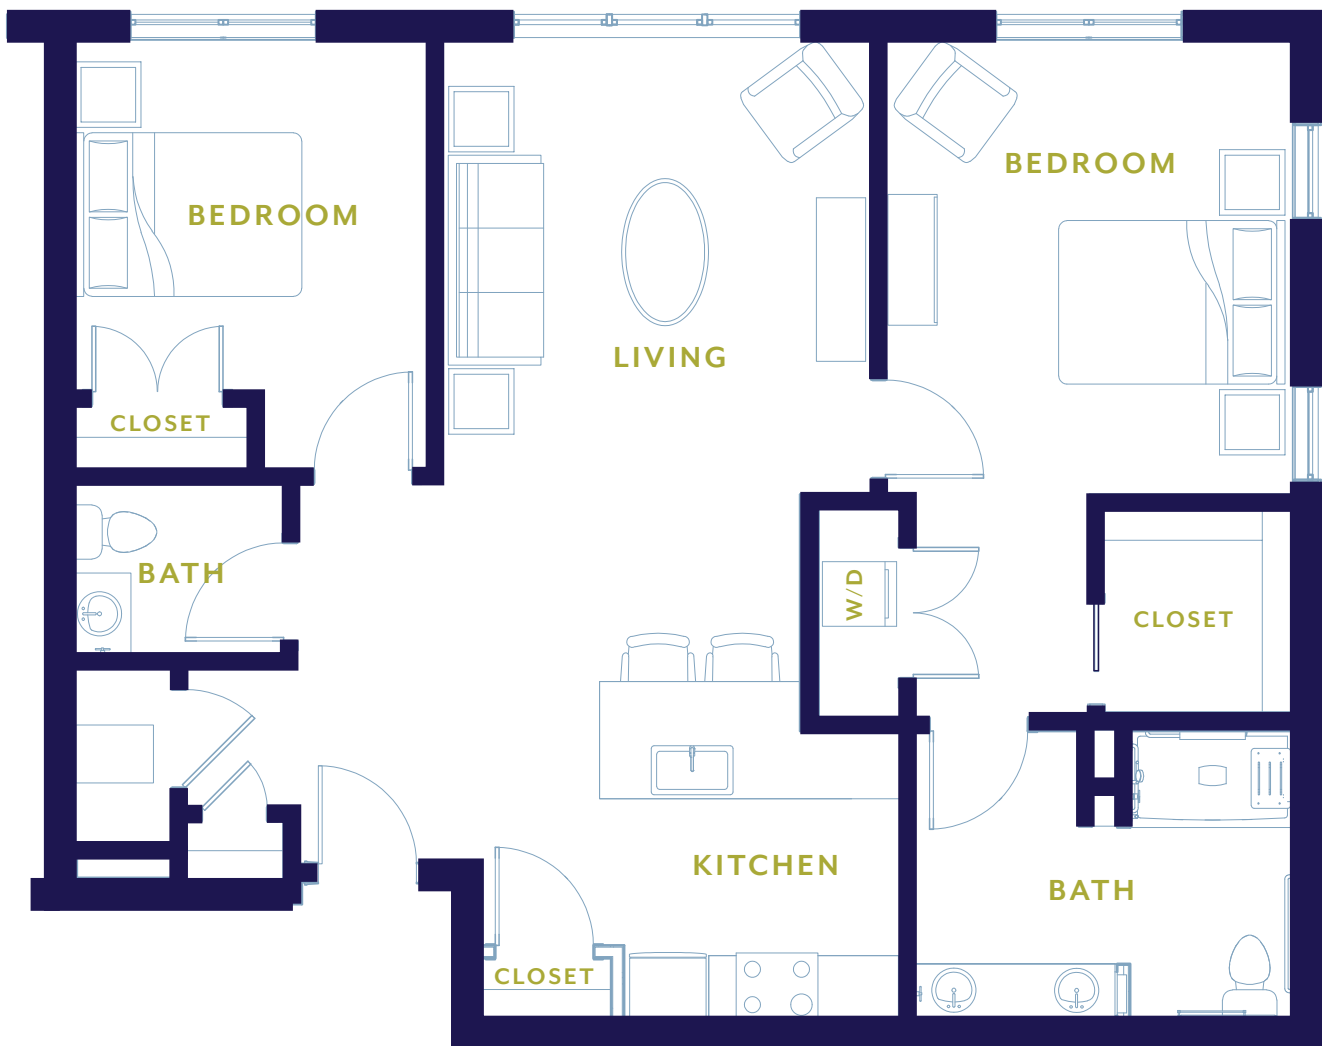

INDEPENDENT LIVING

ONE BEDROOM / TWO BATH / 986 SQ. FT.
UNIT G

Actual dimensions are approximate. Sizes and specifications are subject to change without notice. All illustrations are artist's concept. Actual usable floor space may vary from the stated floor area. June 2018.

INDEPENDENT LIVING

ONE BEDROOM / TWO BATH / 1092 - 1088 SQ. FT.
UNIT G1

Actual dimensions are approximate. Sizes and specifications are subject to change without notice. All illustrations are artist's concept. Actual usable floor space may vary from the stated floor area. June 2018.

INDEPENDENT LIVING

TWO BEDROOM / TWO BATH / 985 - 1092 SQ. FT.
UNIT H

Actual dimensions are approximate. Sizes and specifications are subject to change without notice. All illustrations are artist's concept. Actual usable floor space may vary from the stated floor area. June 2018.