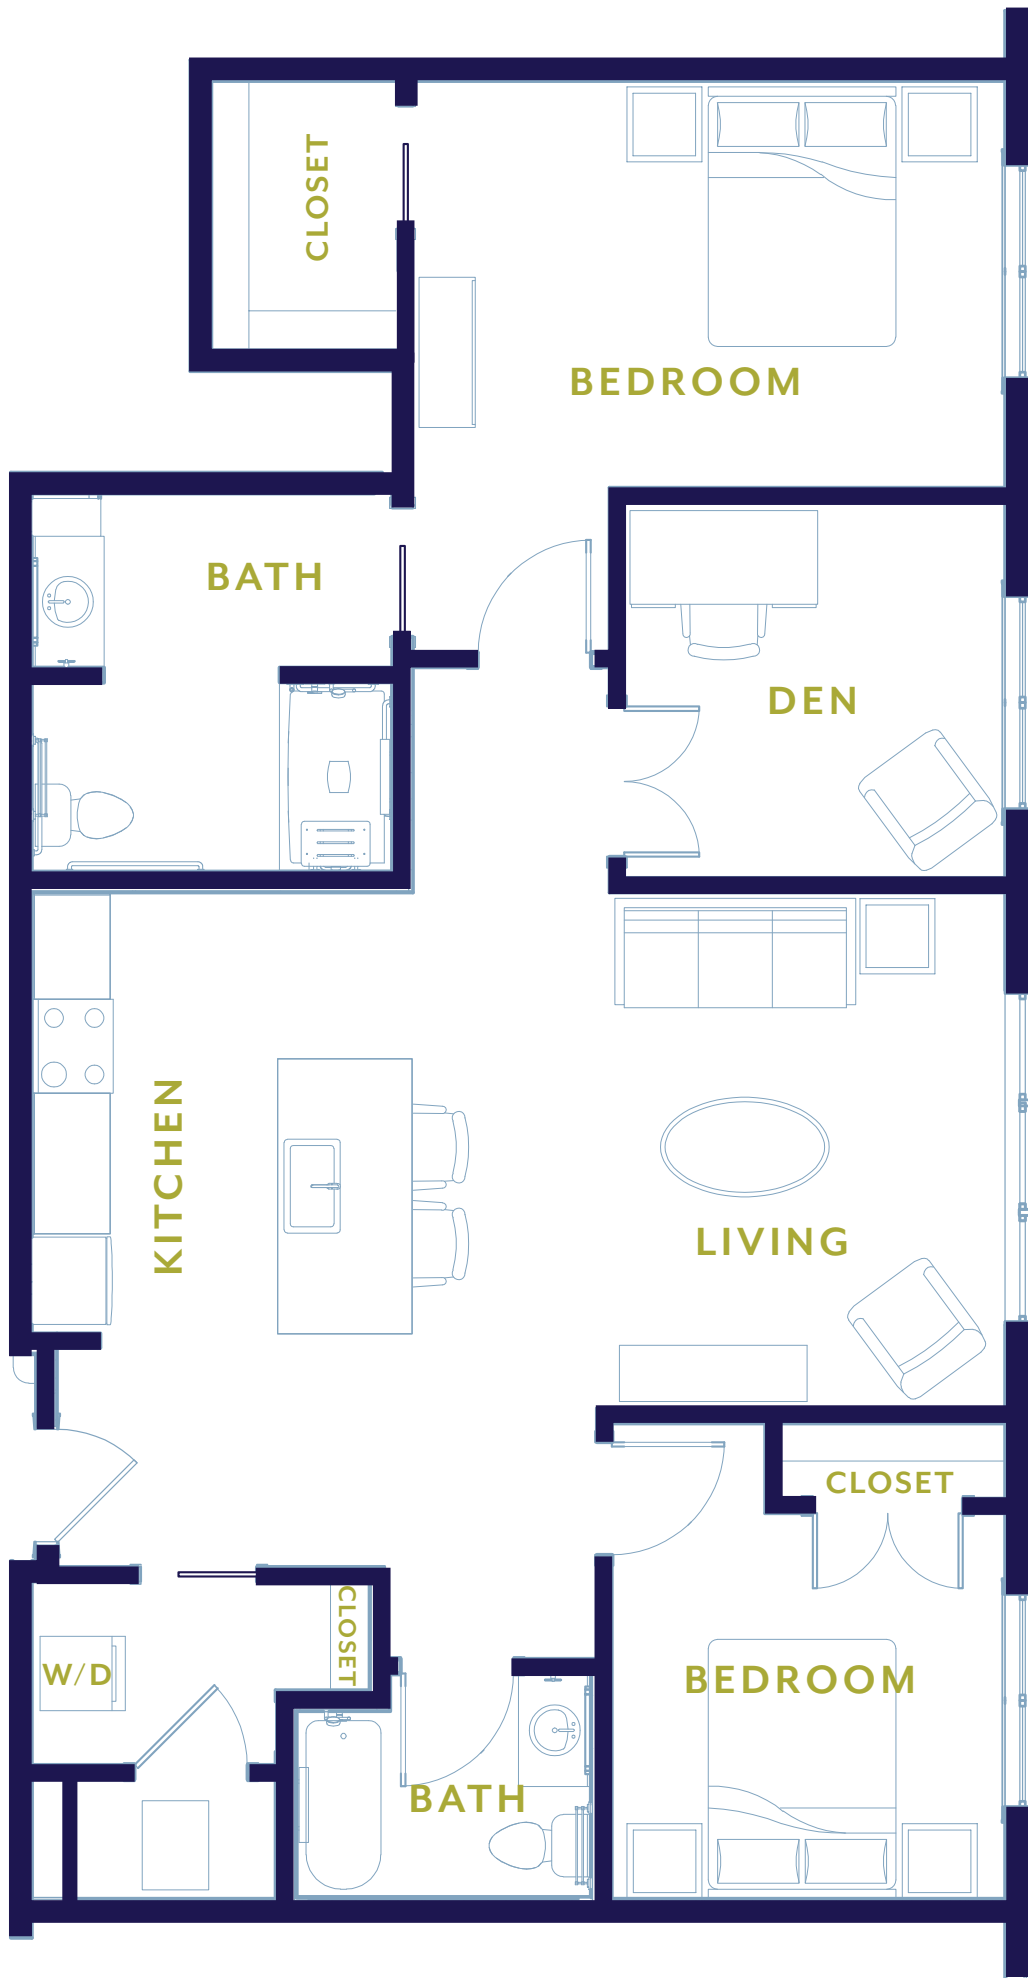

INDEPENDENT LIVING

TWO BEDROOM / TWO BATH / 985 - 1092 SQ. FT.
UNIT H

Actual dimensions are approximate. Sizes and specifications are subject to change without notice. All illustrations are artist's concept. Actual usable floor space may vary from the stated floor area. June 2018.

INDEPENDENT LIVING

TWO BEDROOM / TWO BATH / 1087 - 1088 SQ. FT.
UNIT J (ADA ACCESSIBLE OPTION AVAILABLE)

Actual dimensions are approximate. Sizes and specifications are subject to change without notice. All illustrations are artist's concept. Actual usable floor space may vary from the stated floor area. June 2018.

INDEPENDENT LIVING

TWO BEDROOM / TWO BATH / 1358 - 1363 SQ. FT.
UNIT K

Actual dimensions are approximate. Sizes and specifications are subject to change without notice. All illustrations are artist's concept. Actual usable floor space may vary from the stated floor area. June 2018.

INDEPENDENT LIVING

TWO BEDROOM / TWO BATH / 1180 - 1182 SQ. FT.
UNIT L

Actual dimensions are approximate. Sizes and specifications are subject to change without notice. All illustrations are artist's concept. Actual usable floor space may vary from the stated floor area. June 2018.