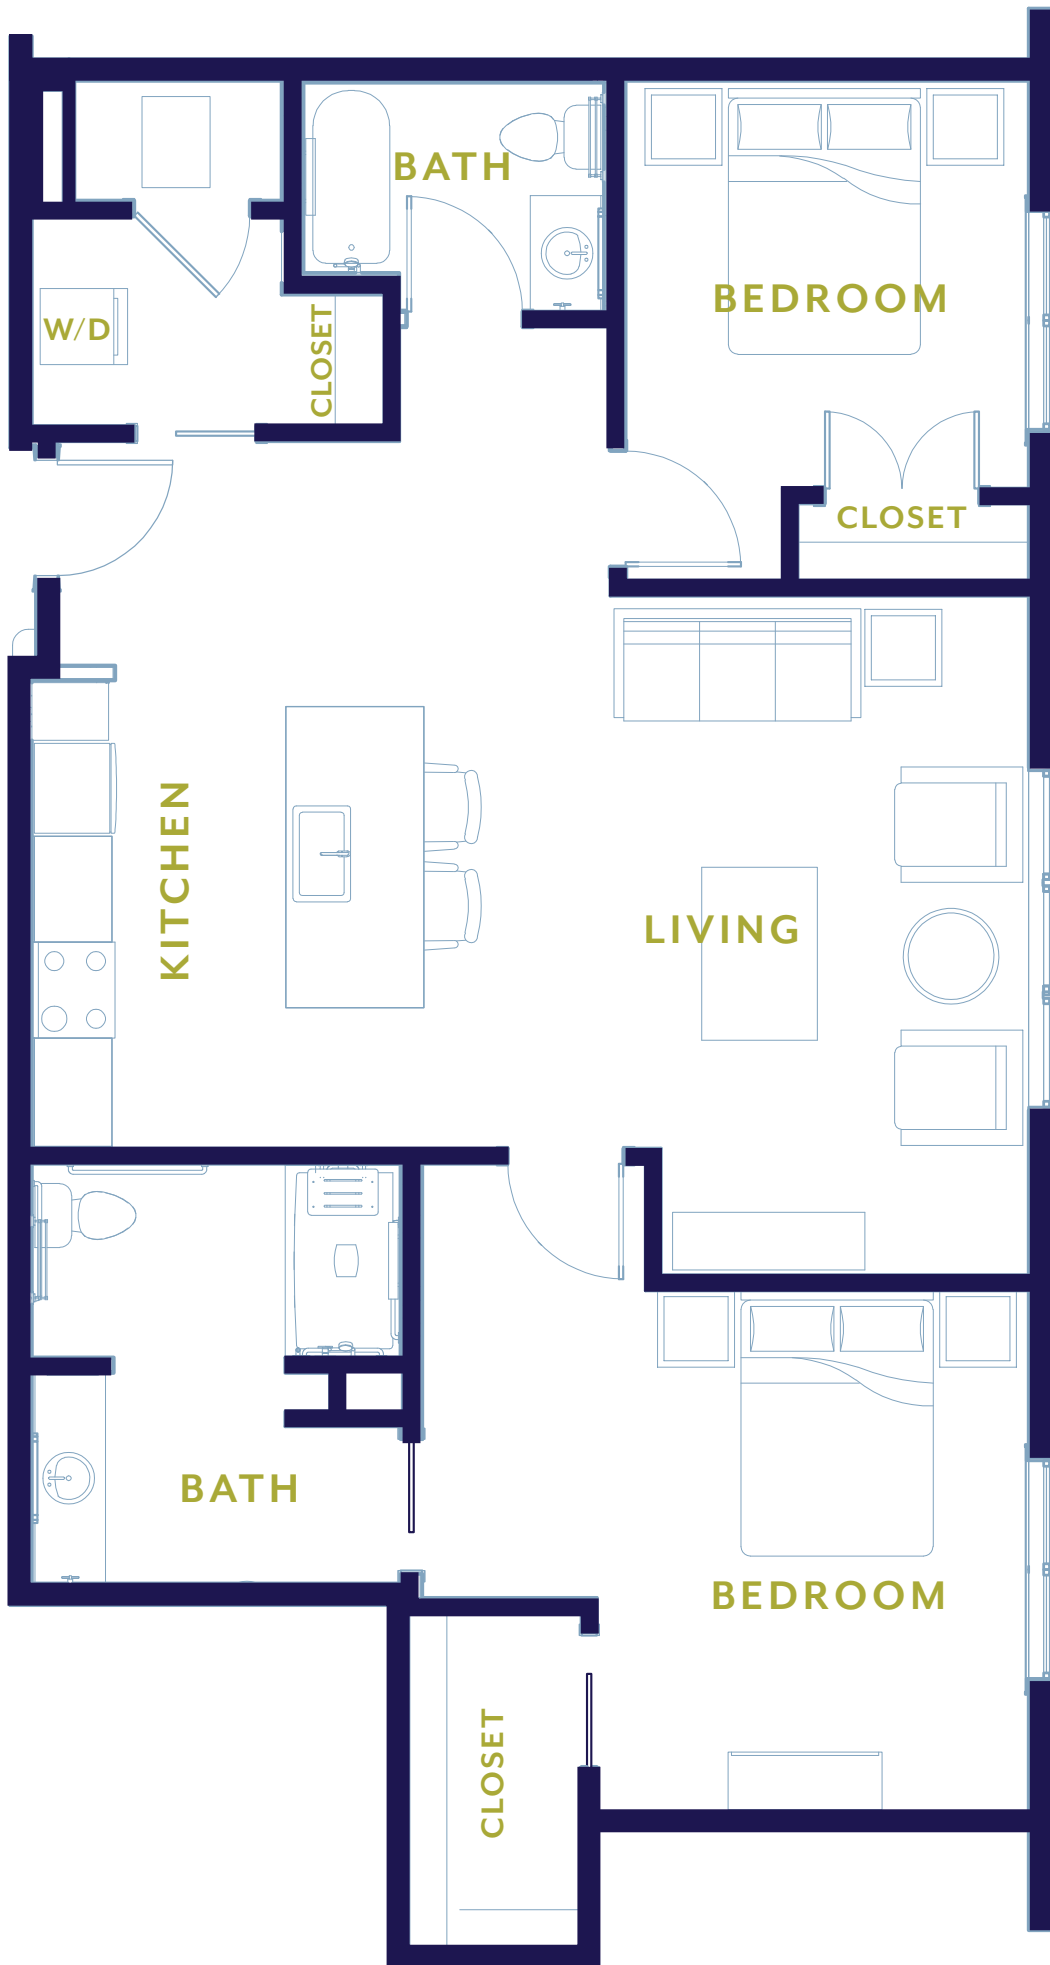

INDEPENDENT LIVING

TWO BEDROOM / TWO BATH / 985 - 1092 SQ. FT.
UNIT H

Actual dimensions are approximate. Sizes and specifications are subject to change without notice. All illustrations are artist's concept. Actual usable floor space may vary from the stated floor area. June 2018.

INDEPENDENT LIVING

TWO BEDROOM / TWO BATH / 1358 - 1363 SQ. FT.
UNIT K

Actual dimensions are approximate. Sizes and specifications are subject to change without notice. All illustrations are artist's concept. Actual usable floor space may vary from the stated floor area. June 2018.

INDEPENDENT LIVING

TWO BEDROOM / TWO BATH / 1180 - 1182 SQ. FT.
UNIT L

Actual dimensions are approximate. Sizes and specifications are subject to change without notice. All illustrations are artist's concept. Actual usable floor space may vary from the stated floor area. June 2018.

INDEPENDENT LIVING

TWO BEDROOM / TWO BATH / 1409 - 1417 SQ. FT.
UNIT M

Actual dimensions are approximate. Sizes and specifications are subject to change without notice. All illustrations are artist's concept. Actual usable floor space may vary from the stated floor area. June 2018.