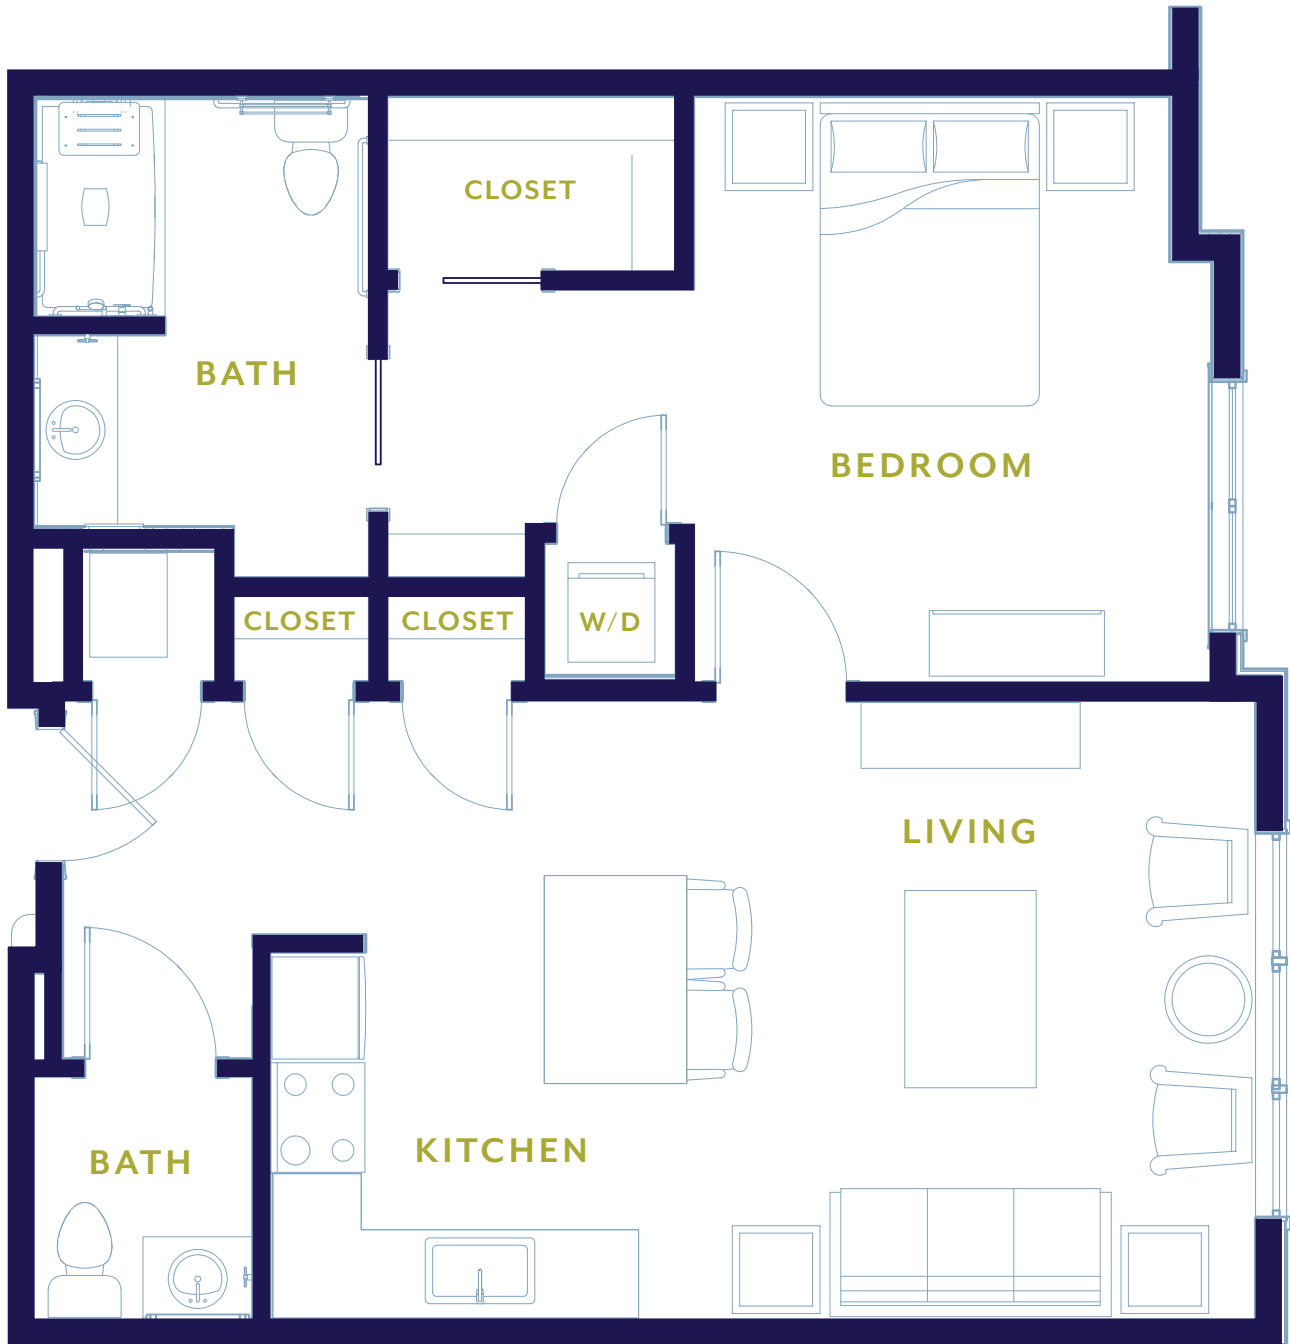

INDEPENDENT LIVING

ONE BEDROOM / ONE BATH / 611 - 662 SQ. FT.
UNIT E

Actual dimensions are approximate. Sizes and specifications are subject to change without notice. All illustrations are artist's concept. Actual usable floor space may vary from the stated floor area. June 2018.

INDEPENDENT LIVING

ONE BEDROOM / ONE BATH / 736 - 742 SQ. FT.
UNIT E1

Actual dimensions are approximate. Sizes and specifications are subject to change without notice. All illustrations are artist's concept. Actual usable floor space may vary from the stated floor area. June 2018.

INDEPENDENT LIVING

ONE BEDROOM / TWO BATH / 775 SQ. FT.
UNIT F

Actual dimensions are approximate. Sizes and specifications are subject to change without notice. All illustrations are artist's concept. Actual usable floor space may vary from the stated floor area. June 2018.

INDEPENDENT LIVING

ONE BEDROOM / TWO BATH / 840 - 841 SQ. FT.
UNIT F1

Actual dimensions are approximate. Sizes and specifications are subject to change without notice. All illustrations are artist's concept. Actual usable floor space may vary from the stated floor area. June 2018.