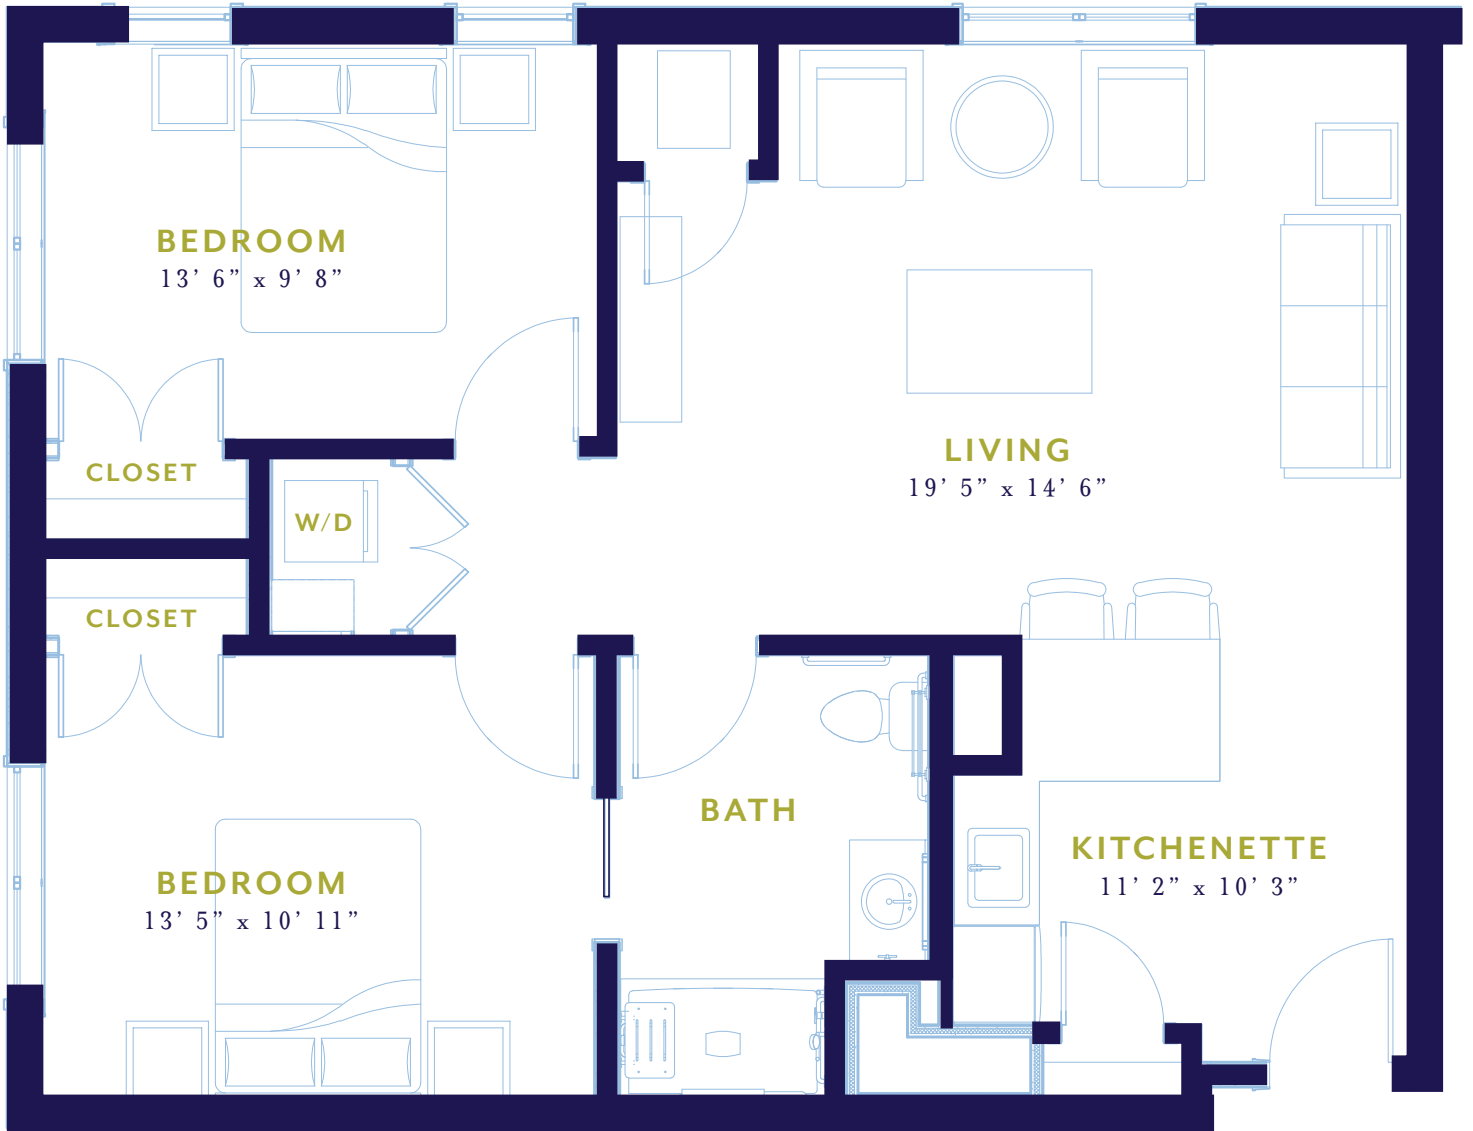

Actual dimensions are approximate. Sizes and specifications are subject to change without notice. All illustrations are artist's concept. Actual usable floor space may vary from the stated floor area. June 2018.

**ASSISTED LIVING**  
STUDIO / ONE BATH

Actual dimensions are approximate. Sizes and specifications are subject to change without notice. All illustrations are artist's concept. Actual usable floor space may vary from the stated floor area. June 2018.

**ASSISTED LIVING**  
ONE BEDROOM / ONE BATH

Actual dimensions are approximate. Sizes and specifications are subject to change without notice. All illustrations are artist's concept. Actual usable floor space may vary from the stated floor area. June 2018.

**ASSISTED LIVING**  
TWO BEDROOM / ONE BATH