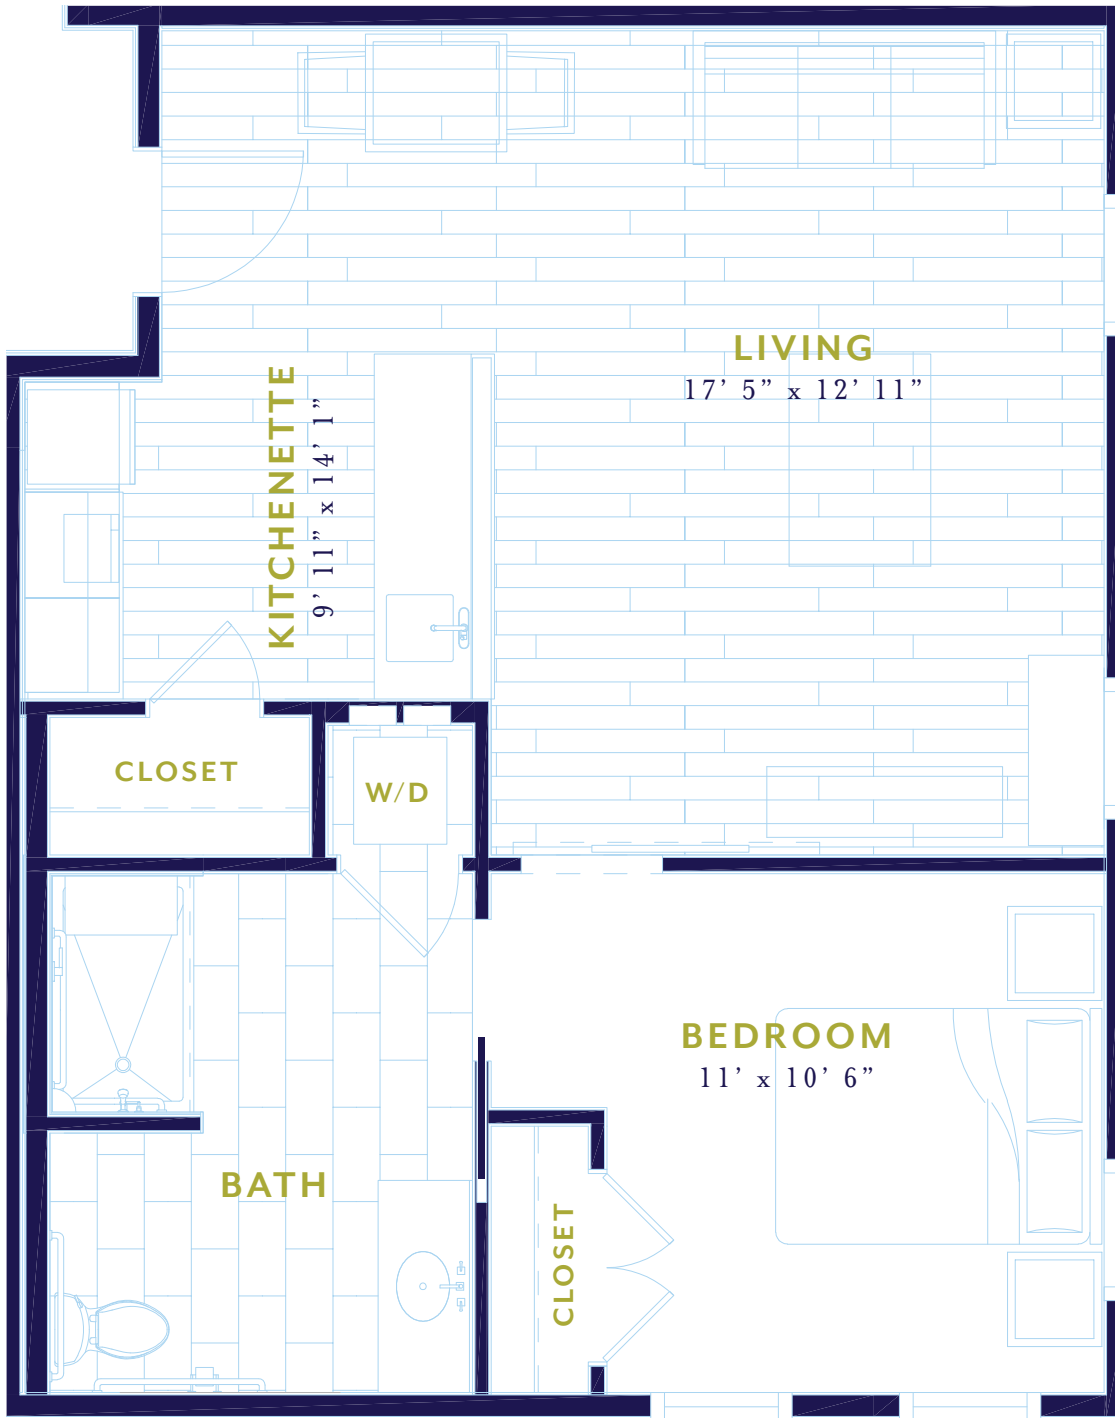

ASSISTED LIVING

ONE BEDROOM / ONE BATH / 530 SQ. FT.
UNIT 3

Actual dimensions are approximate. Sizes and specifications are subject to change without notice. All illustrations are artist's concept. Actual usable floor space may vary from the stated floor area. July 2018.

ASSISTED LIVING

ONE BEDROOM / ONE BATH / DEN / 660 SQ. FT.
UNIT 4

Actual dimensions are approximate. Sizes and specifications are subject to change without notice. All illustrations are artist's concept. Actual usable floor space may vary from the stated floor area. July 2018.

ASSISTED LIVING

ONE BEDROOM / ONE BATH / DEN / 660 SQ. FT.
 UNIT 4 / ADA ACCESSIBLE

Actual dimensions are approximate. Sizes and specifications are subject to change without notice. All illustrations are artist's concept. Actual usable floor space may vary from the stated floor area. July 2018.

ASSISTED LIVING

ONE BEDROOM / ONE BATH / DEN / 630 SQ. FT.
UNIT 4.2

Actual dimensions are approximate. Sizes and specifications are subject to change without notice. All illustrations are artist's concept. Actual usable floor space may vary from the stated floor area. July 2018.