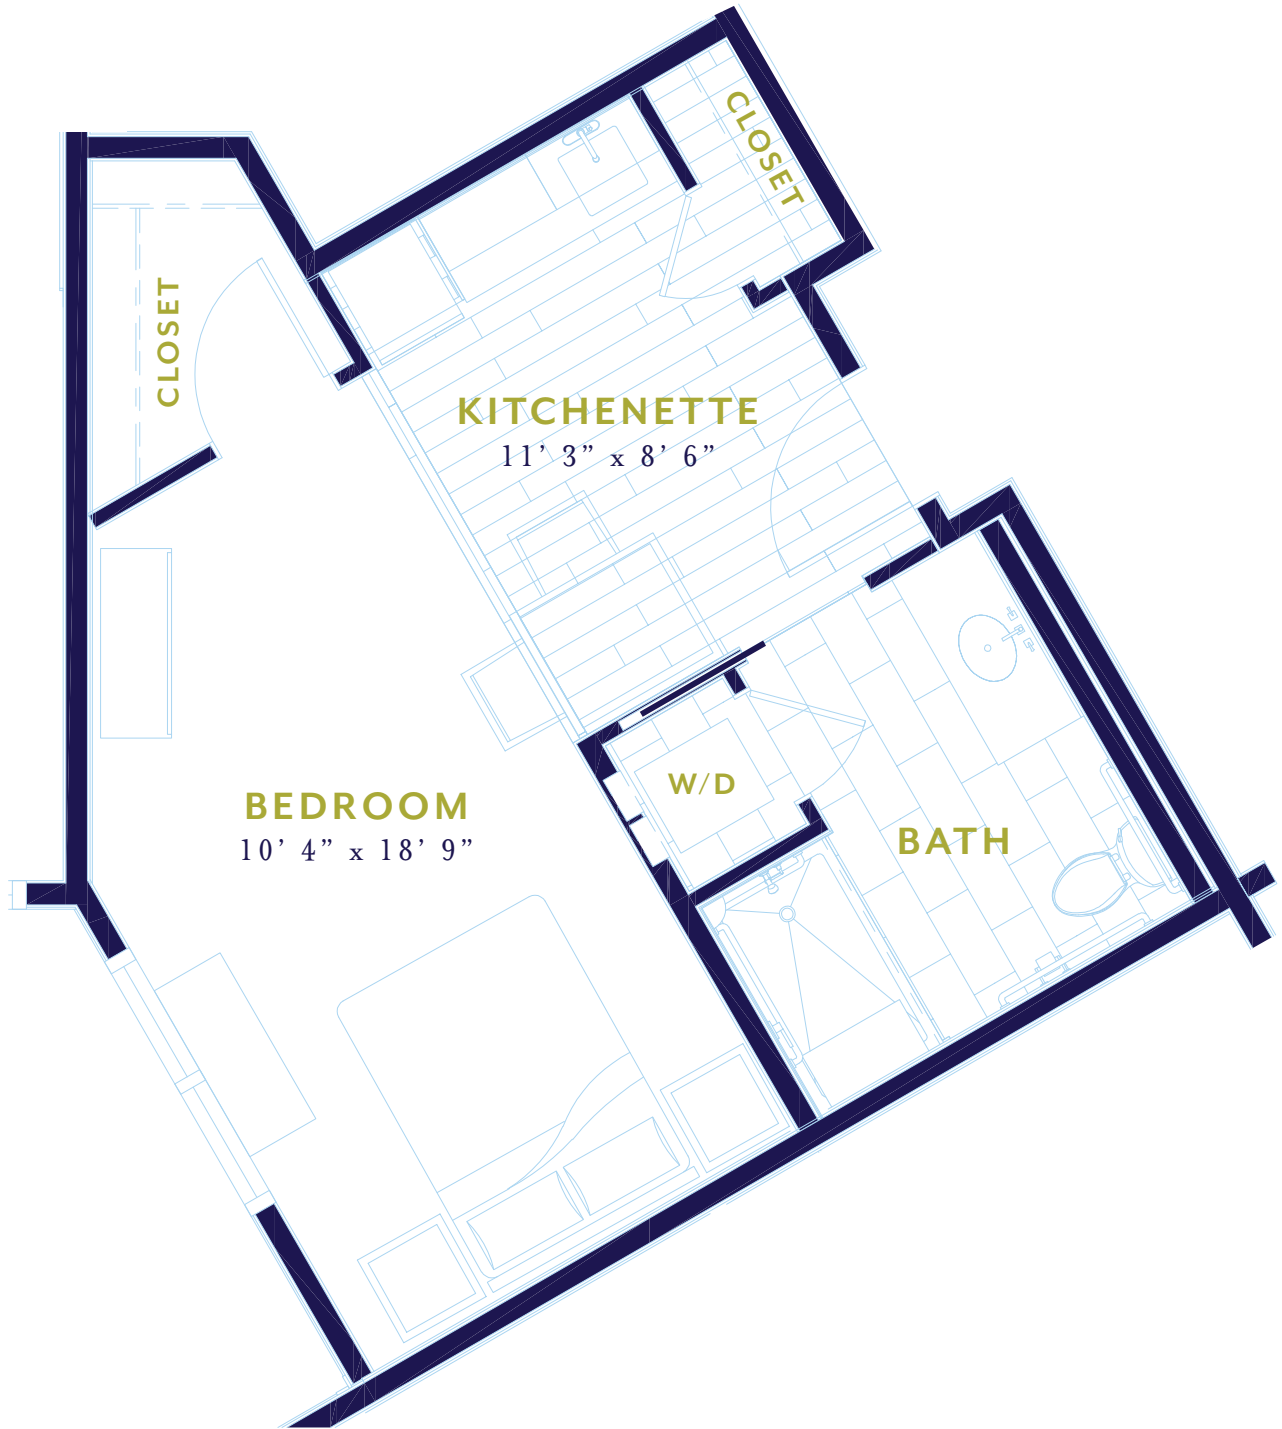

Actual dimensions are approximate. Sizes and specifications are subject to change without notice. All illustrations are artist's concept. Actual usable floor space may vary from the stated floor area. July 2018.

ASSISTED LIVING

STUDIO / ONE BATH / 360 SQ. FT.
UNIT 1

Actual dimensions are approximate. Sizes and specifications are subject to change without notice. All illustrations are artist's concept. Actual usable floor space may vary from the stated floor area. July 2018.

ASSISTED LIVING

STUDIO / ONE BATH / 360 SQ. FT.
 UNIT 1 / ADA ACCESSIBLE

Actual dimensions are approximate. Sizes and specifications are subject to change without notice. All illustrations are artist's concept. Actual usable floor space may vary from the stated floor area. July 2018.

ASSISTED LIVING

STUDIO / ONE BATH / 400 SQ. FT
UNIT 1.2

Actual dimensions are approximate. Sizes and specifications are subject to change without notice. All illustrations are artist's concept. Actual usable floor space may vary from the stated floor area. July 2018.