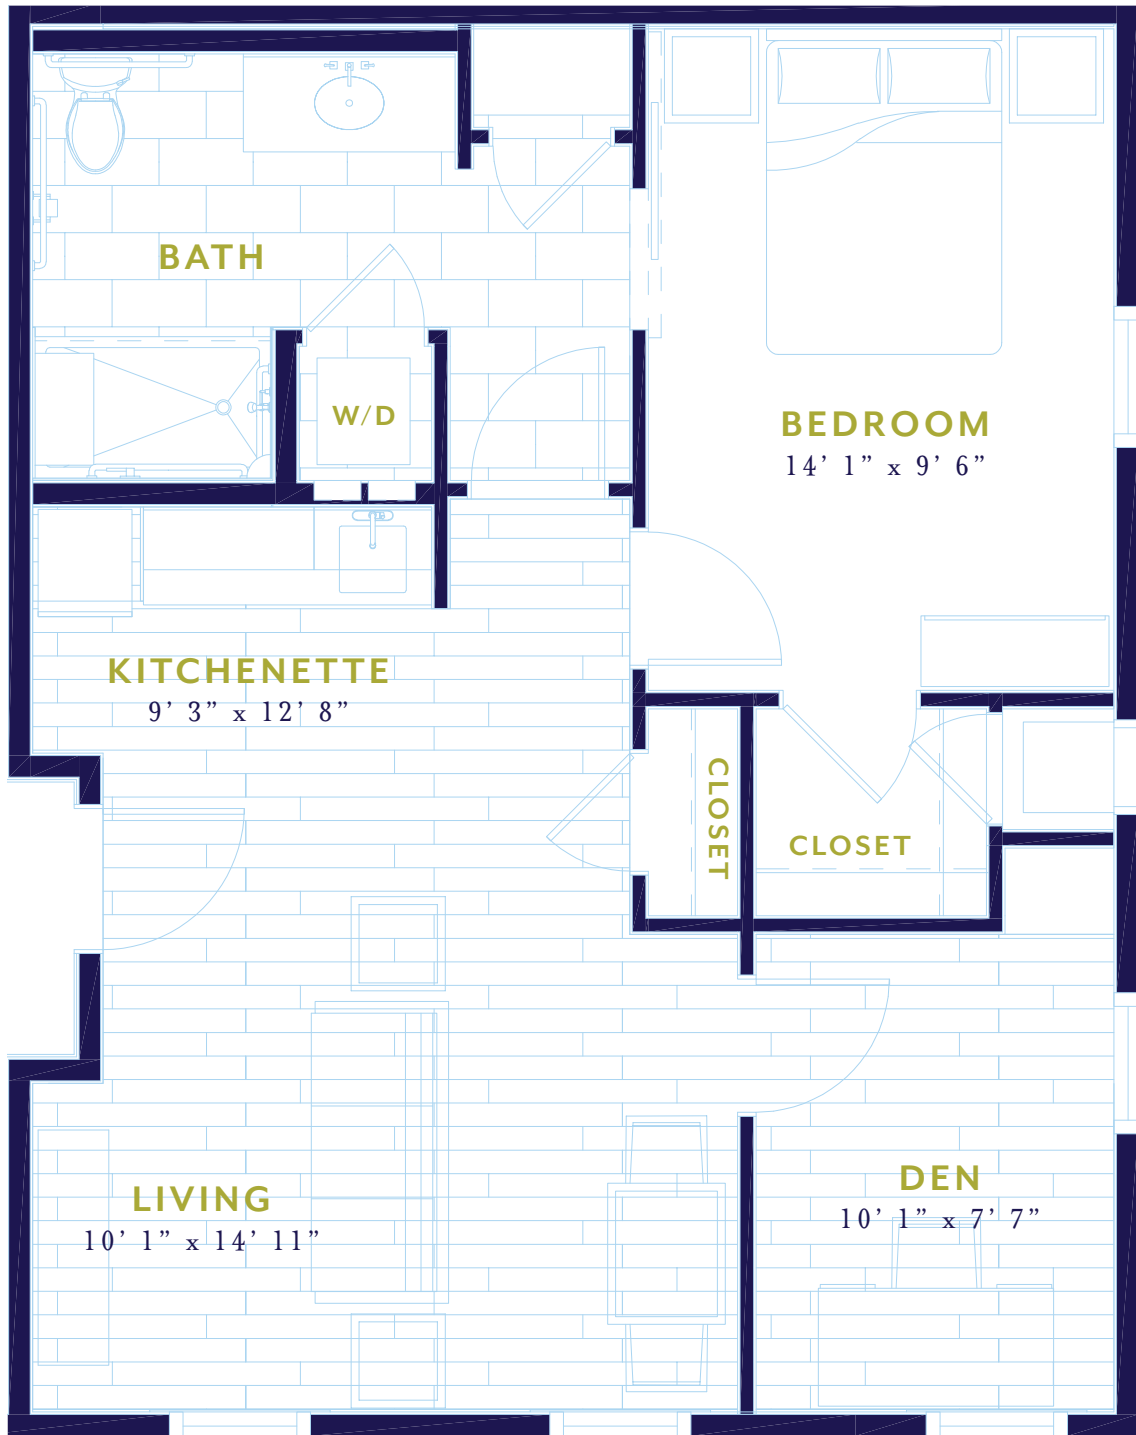

ASSISTED LIVING

ONE BEDROOM / ONE BATH / 440 SQ. FT.
UNIT 2

Actual dimensions are approximate. Sizes and specifications are subject to change without notice. All illustrations are artist's concept. Actual usable floor space may vary from the stated floor area. July 2018.

ASSISTED LIVING

ONE BEDROOM / ONE BATH / 440 SQ. FT.
UNIT 2 / ADA ACCESSIBLE

Actual dimensions are approximate. Sizes and specifications are subject to change without notice. All illustrations are artist's concept. Actual usable floor space may vary from the stated floor area. July 2018.

ASSISTED LIVING

ONE BEDROOM / ONE BATH / 530 SQ. FT.
UNIT 3

Actual dimensions are approximate. Sizes and specifications are subject to change without notice. All illustrations are artist's concept. Actual usable floor space may vary from the stated floor area. July 2018.

ASSISTED LIVING

ONE BEDROOM / ONE BATH / DEN / 660 SQ. FT.
UNIT 4

Actual dimensions are approximate. Sizes and specifications are subject to change without notice. All illustrations are artist's concept. Actual usable floor space may vary from the stated floor area. July 2018.