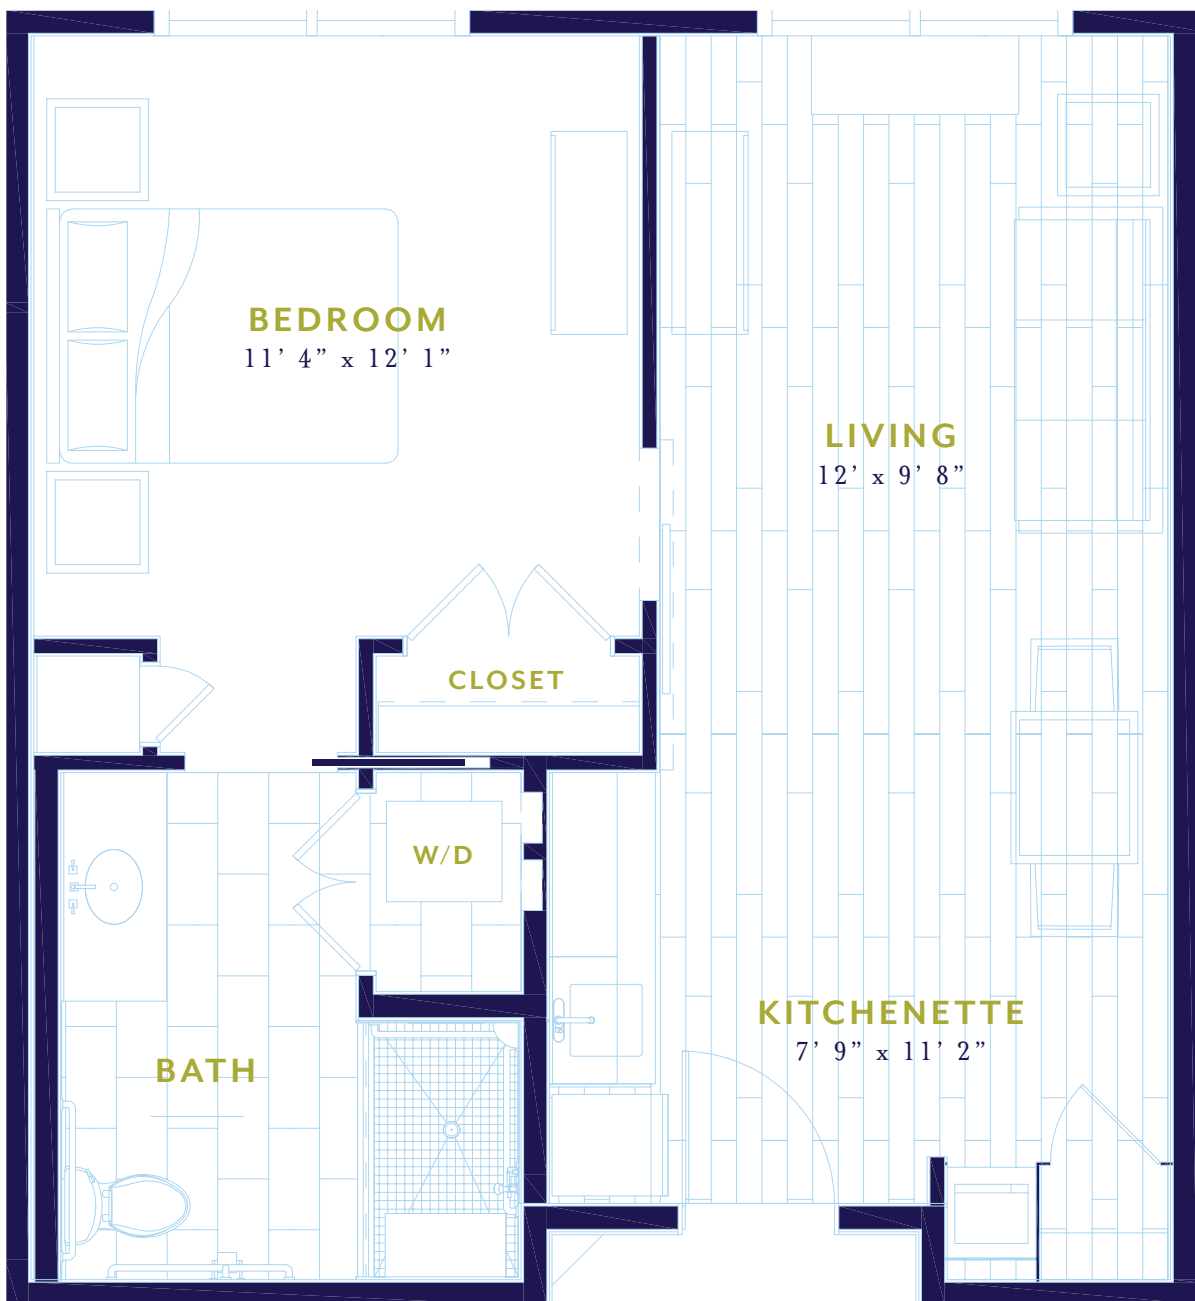

ASSISTED LIVING

STUDIO / ONE BATH / 360 SQ. FT.
 UNIT 1 / ADA ACCESSIBLE

Actual dimensions are approximate. Sizes and specifications are subject to change without notice. All illustrations are artist's concept. Actual usable floor space may vary from the stated floor area. July 2018.

ASSISTED LIVING

STUDIO / ONE BATH / 400 SQ. FT
UNIT 1.2

Actual dimensions are approximate. Sizes and specifications are subject to change without notice. All illustrations are artist's concept. Actual usable floor space may vary from the stated floor area. July 2018.

ASSISTED LIVING

ONE BEDROOM / ONE BATH / 440 SQ. FT.
UNIT 2

Actual dimensions are approximate. Sizes and specifications are subject to change without notice. All illustrations are artist's concept. Actual usable floor space may vary from the stated floor area. July 2018.

ASSISTED LIVING

ONE BEDROOM / ONE BATH / 440 SQ. FT.
UNIT 2 / ADA ACCESSIBLE

Actual dimensions are approximate. Sizes and specifications are subject to change without notice. All illustrations are artist's concept. Actual usable floor space may vary from the stated floor area. July 2018.