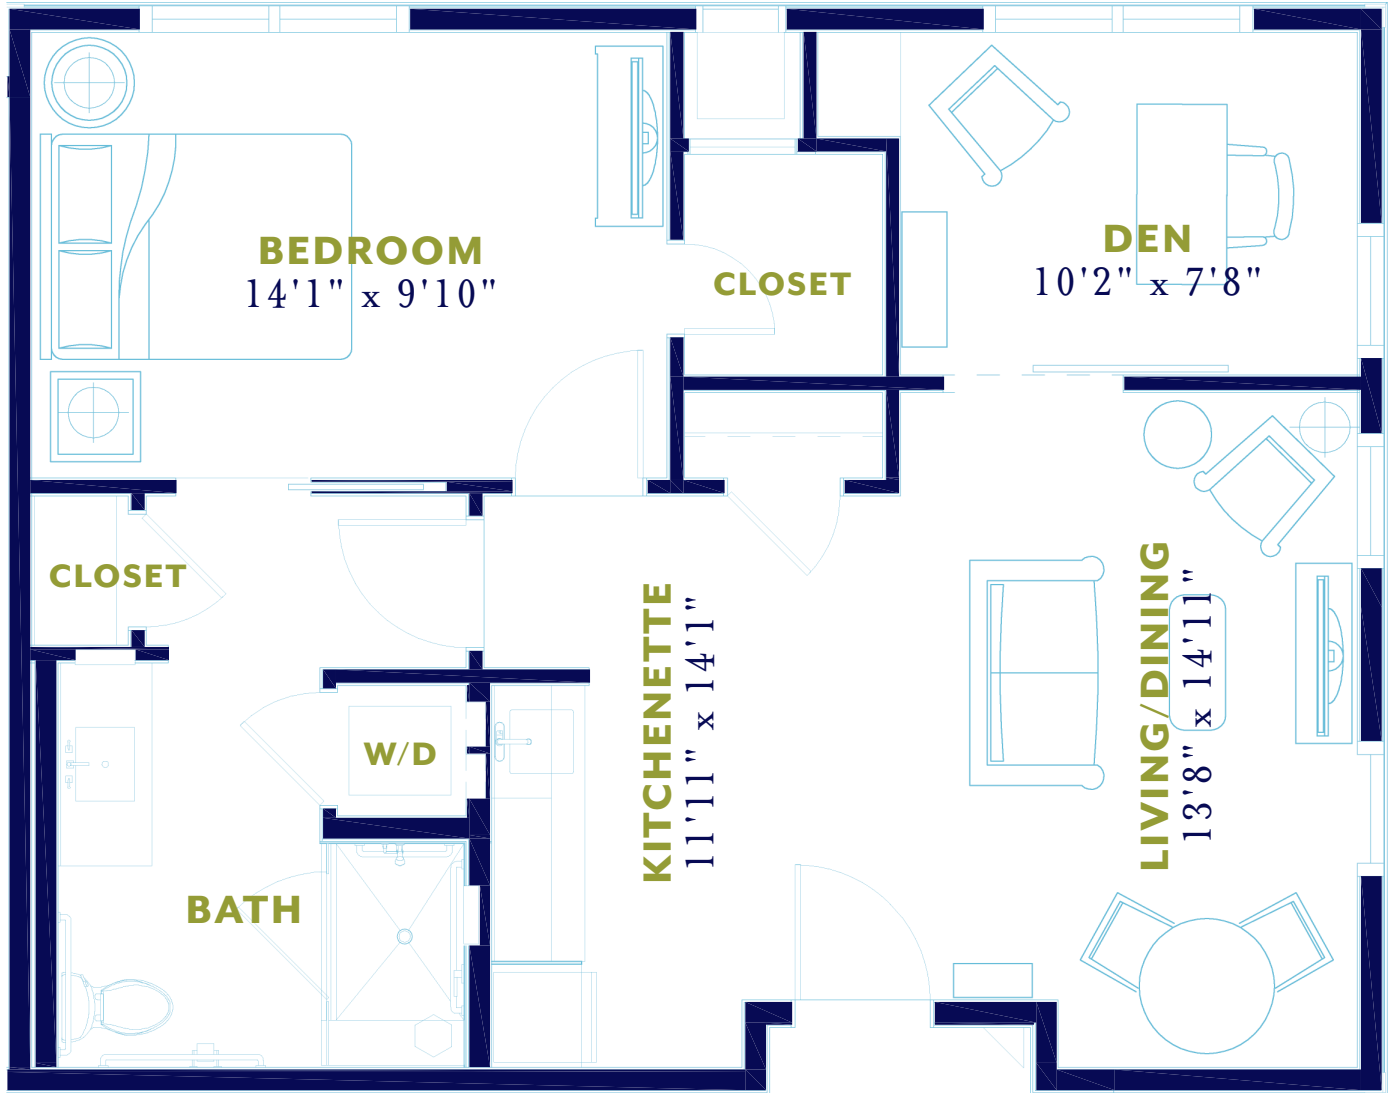

ASSISTED LIVING
JR. BEDROOM WITH PRIVATE BATH

Actual dimensions are approximate. Sizes and specifications are subject to change without notice. All illustrations are artist's concept. Actual usable floor space may vary from the stated floor area. Revised April 2017.

ASSISTED LIVING
ONE BEDROOM WITH PRIVATE BATH

BALFOUR
* * AT LITTLETON * *

Actual dimensions are approximate. Sizes and specifications are subject to change without notice. All illustrations are artist's concept. Actual usable floor space may vary from the stated floor area. Revised April 2017.

ASSISTED LIVING

ONE BEDROOM WITH DEN AND PRIVATE BATH

Actual dimensions are approximate. Sizes and specifications are subject to change without notice. All illustrations are artist's concept. Actual usable floor space may vary from the stated floor area. Revised April 2017.

ASSISTED LIVING

TWO BEDROOM WITH ONE AND ONE HALF BATH

Actual dimensions are approximate. Sizes and specifications are subject to change without notice. All illustrations are artist's concept. Actual usable floor space may vary from the stated floor area. Revised April 2017.