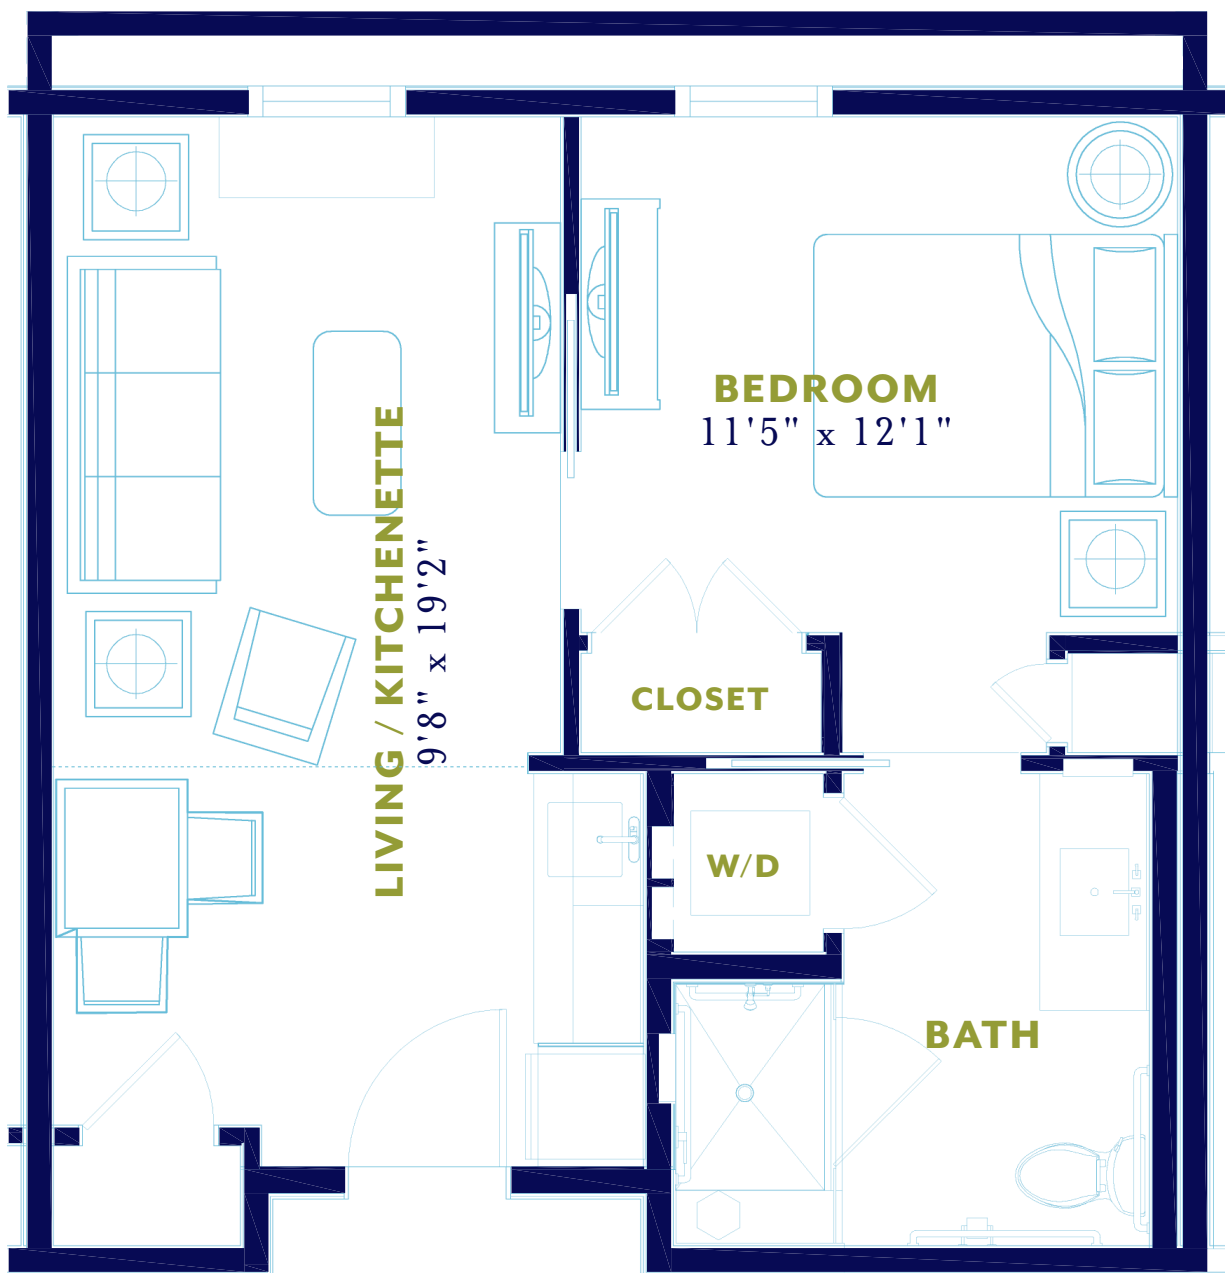

Actual dimensions are approximate. Sizes and specifications are subject to change without notice. All illustrations are artist's concept. Actual usable floor space may vary from the stated floor area. Revised April 2017.

ASSISTED LIVING
STUDIO WITH PRIVATE BATH

BALFOUR
* * AT LITTLETON * *

Actual dimensions are approximate. Sizes and specifications are subject to change without notice. All illustrations are artist's concept. Actual usable floor space may vary from the stated floor area. Revised April 2017.

ASSISTED LIVING
ONE BEDROOM WITH PRIVATE BATH

BALFOUR
* * AT LITTLETON * *

Actual dimensions are approximate. Sizes and specifications are subject to change without notice. All illustrations are artist's concept. Actual usable floor space may vary from the stated floor area. Revised April 2017.

MEMORY CARE
STUDIO WITH ONE BEDROOM AND ONE BATHROOM

Actual dimensions are approximate. Sizes and specifications are subject to change without notice. All illustrations are artist's concept. Actual usable floor space may vary from the stated floor area. Revised April 2017.