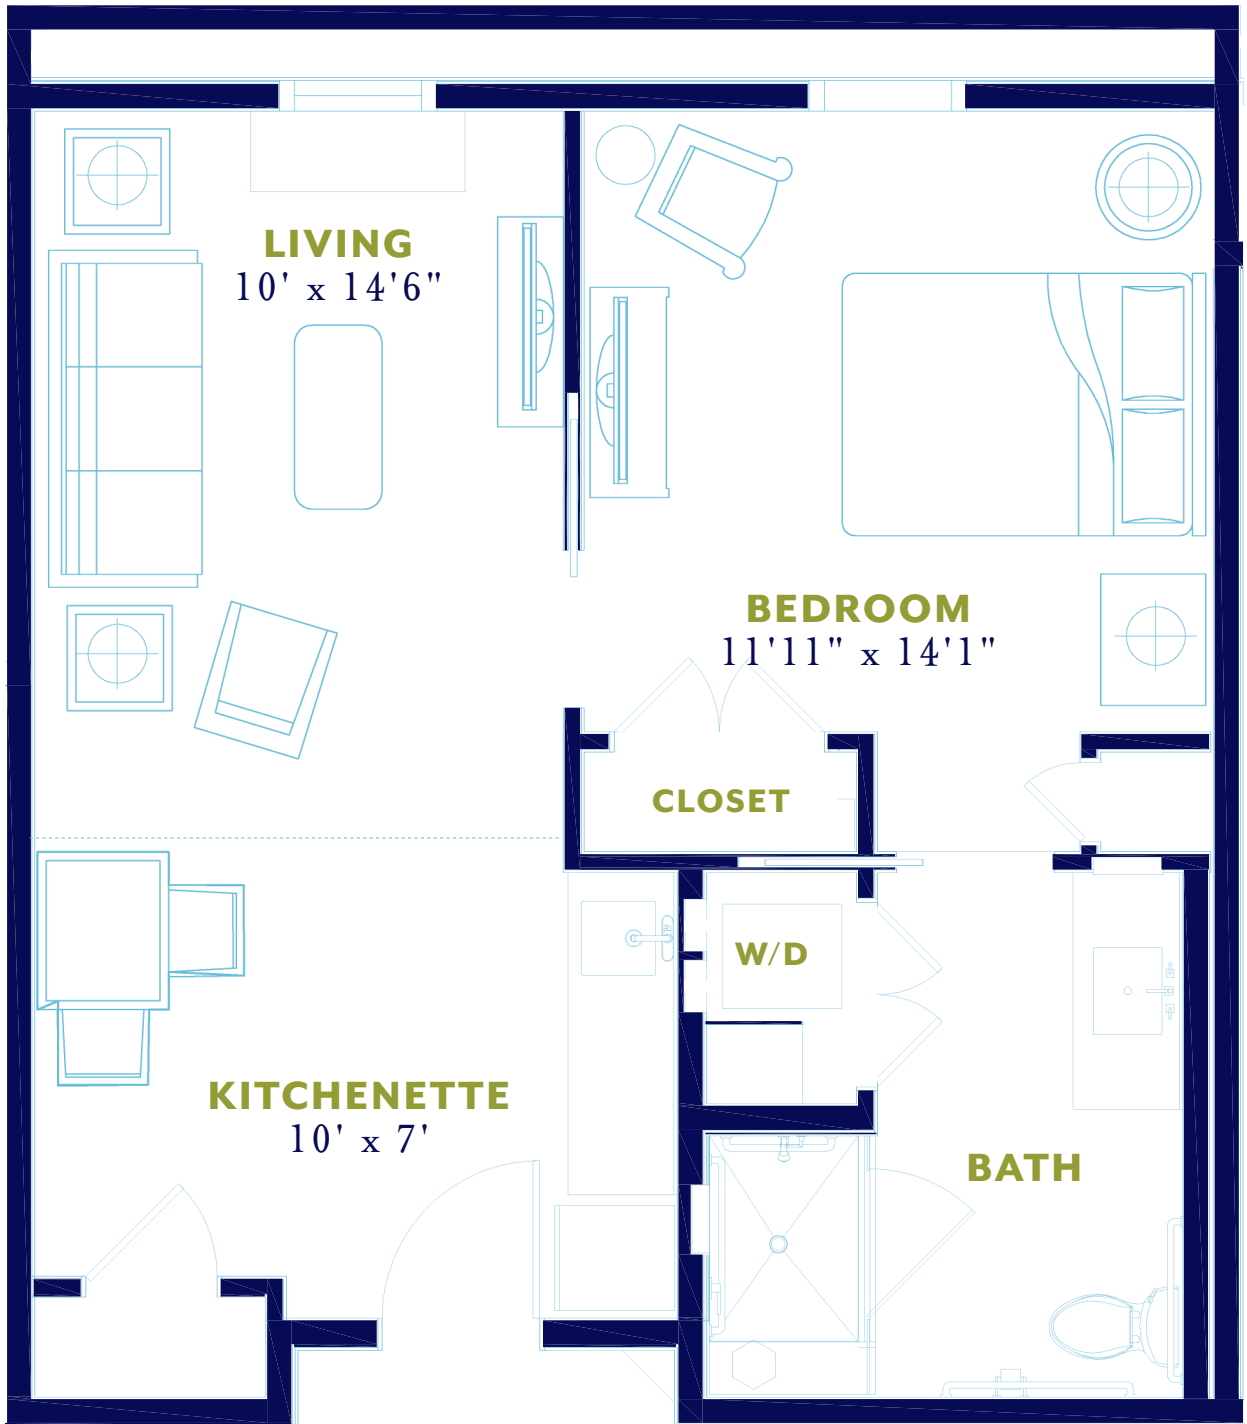

ASSISTED LIVING
STUDIO WITH PRIVATE BATH

BALFOUR
* * AT LITTLETON * *

Actual dimensions are approximate. Sizes and specifications are subject to change without notice. All illustrations are artist's concept. Actual usable floor space may vary from the stated floor area. Revised April 2017.

ASSISTED LIVING
JR. BEDROOM WITH PRIVATE BATH

Actual dimensions are approximate. Sizes and specifications are subject to change without notice. All illustrations are artist's concept. Actual usable floor space may vary from the stated floor area. Revised April 2017.

ASSISTED LIVING
ONE BEDROOM WITH PRIVATE BATH

BALFOUR
* * AT LITTLETON * *

Actual dimensions are approximate. Sizes and specifications are subject to change without notice. All illustrations are artist's concept. Actual usable floor space may vary from the stated floor area. Revised April 2017.

ASSISTED LIVING

TWO BEDROOM WITH ONE AND ONE HALF BATH

Actual dimensions are approximate. Sizes and specifications are subject to change without notice. All illustrations are artist's concept. Actual usable floor space may vary from the stated floor area. Revised April 2017.