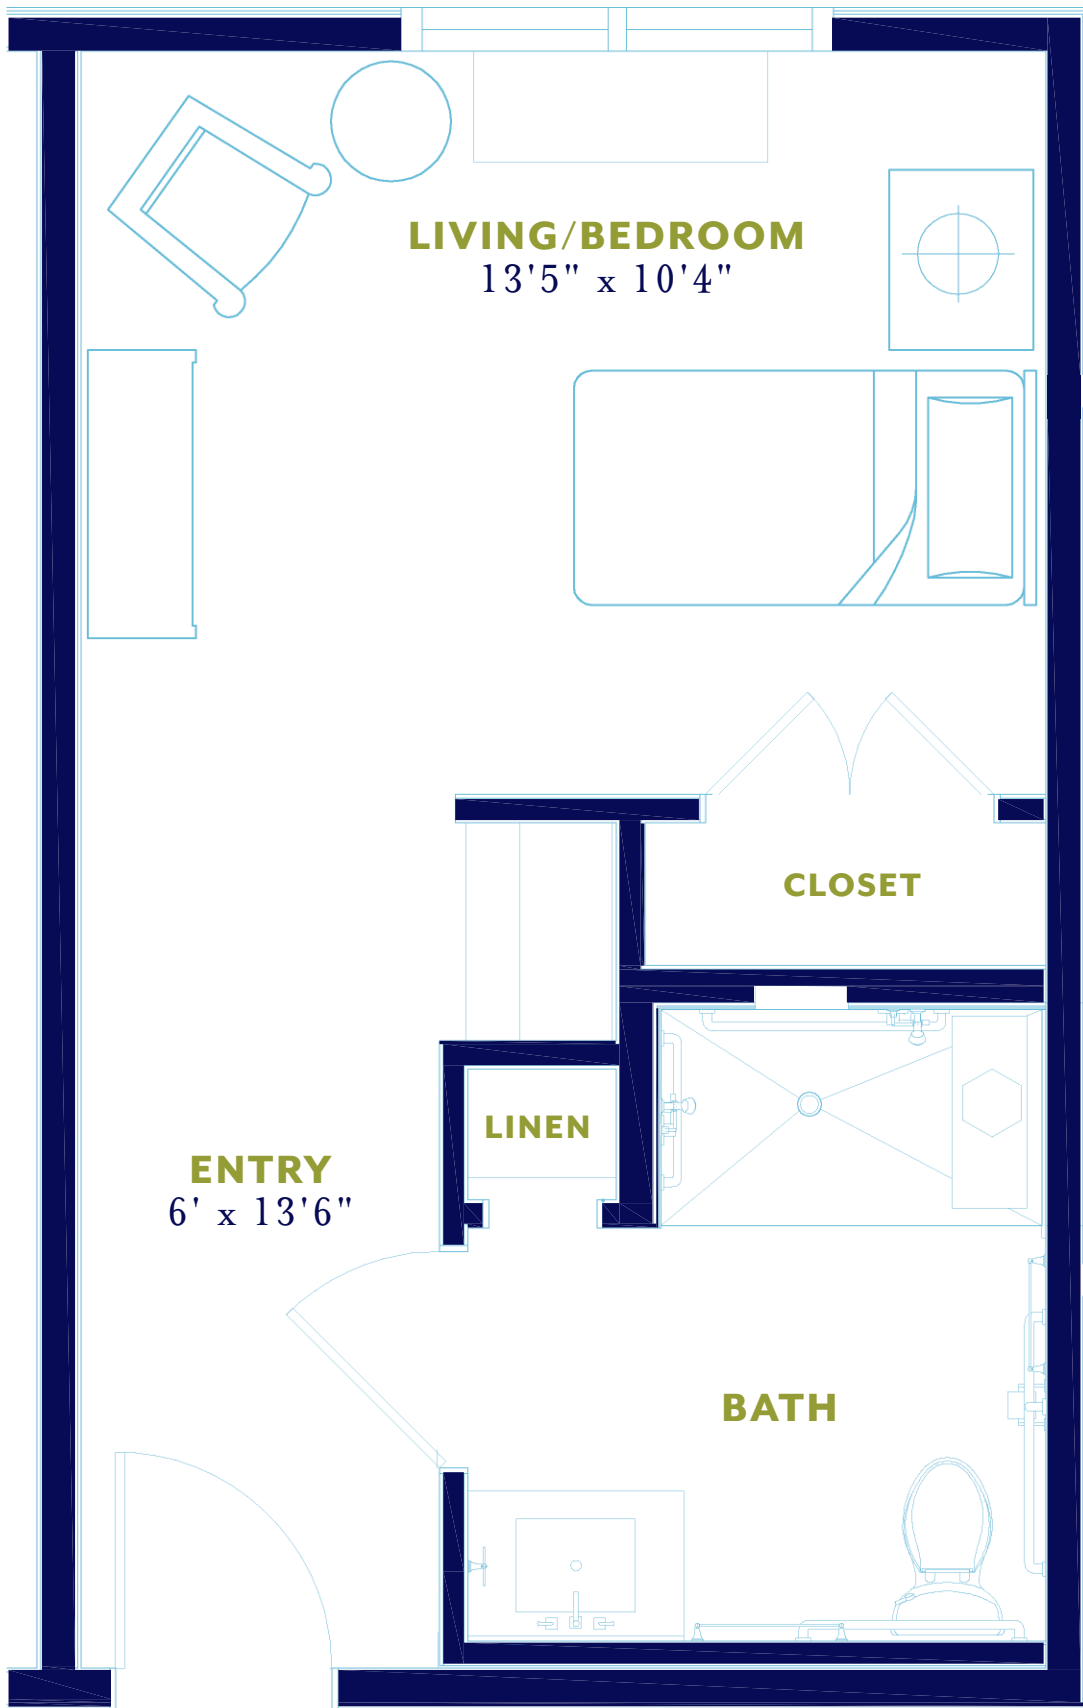

ASSISTED LIVING

ONE BEDROOM WITH DEN AND PRIVATE BATH

Actual dimensions are approximate. Sizes and specifications are subject to change without notice. All illustrations are artist's concept. Actual usable floor space may vary from the stated floor area. Revised April 2017.

ASSISTED LIVING

TWO BEDROOM WITH ONE AND ONE HALF BATH

Actual dimensions are approximate. Sizes and specifications are subject to change without notice. All illustrations are artist's concept. Actual usable floor space may vary from the stated floor area. Revised April 2017.

MEMORY CARE
STUDIO WITH ONE BEDROOM AND ONE BATHROOM

Actual dimensions are approximate. Sizes and specifications are subject to change without notice. All illustrations are artist's concept. Actual usable floor space may vary from the stated floor area. Revised April 2017.

MEMORY CARE
STUDIO WITH ONE BATHROOM (ACCESSIBLE)

BALFOUR
 • • AT LITTLETON • •

Actual dimensions are approximate. Sizes and specifications are subject to change without notice. All illustrations are artist's concept. Actual usable floor space may vary from the stated floor area. Revised April 2017.