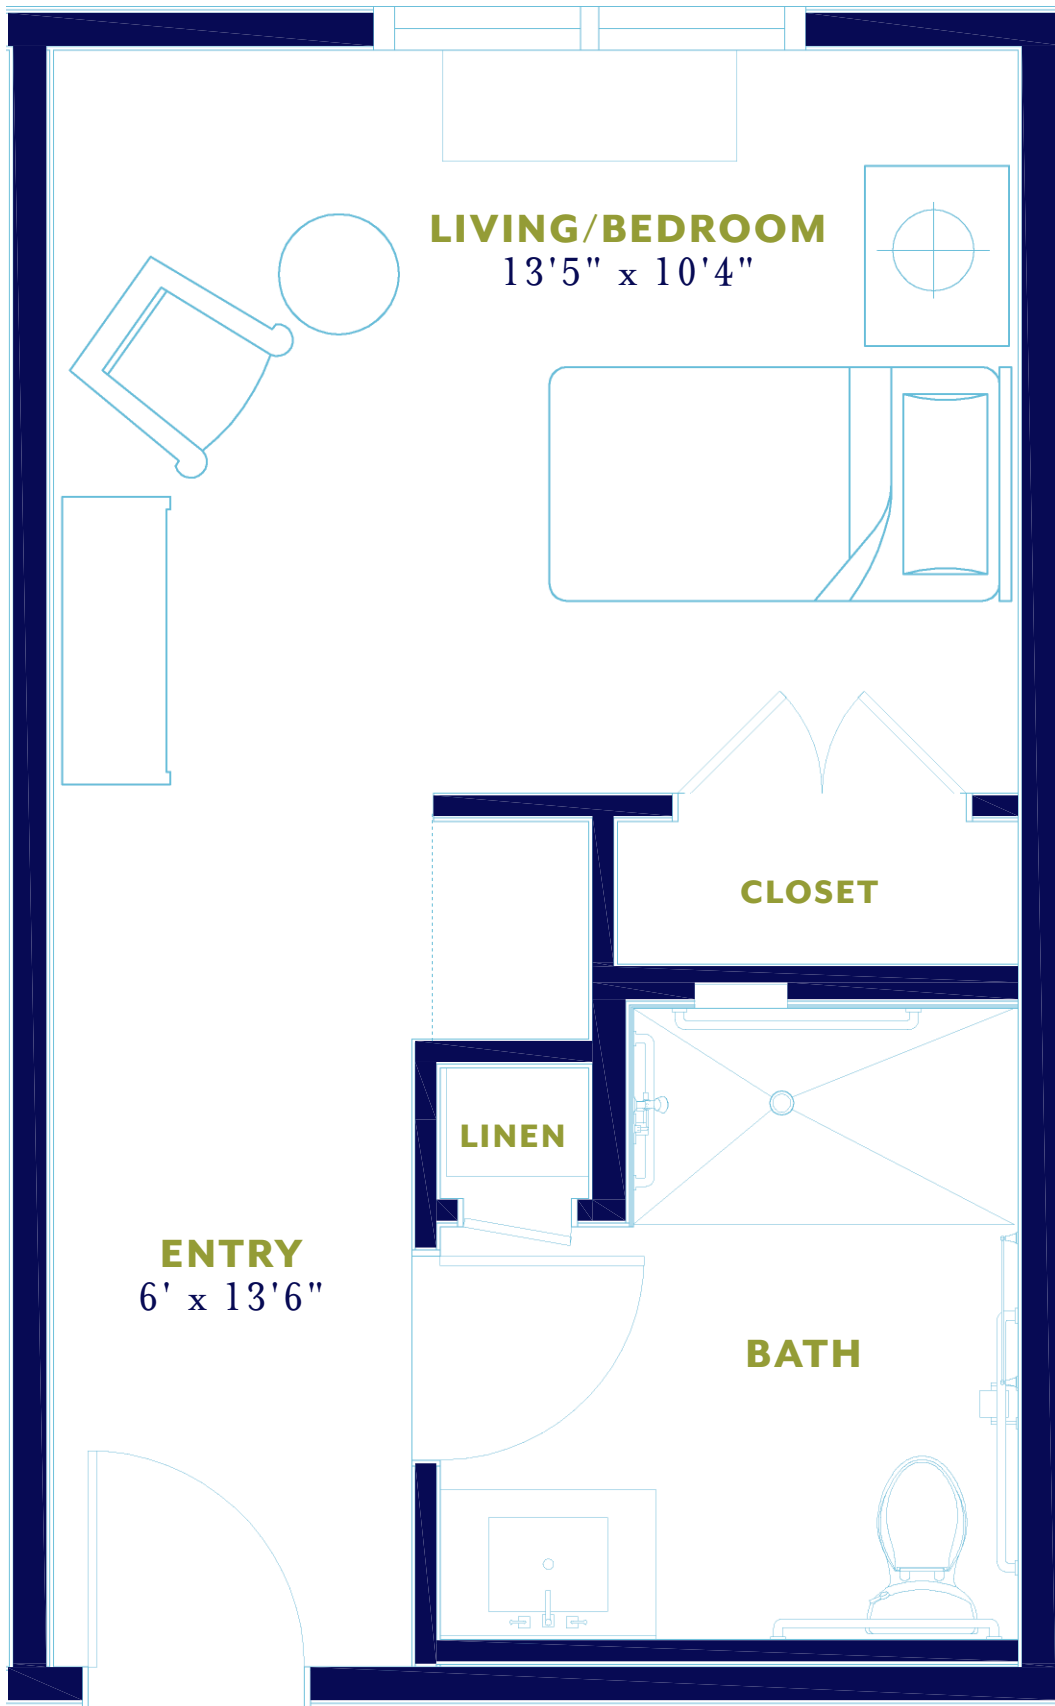

ASSISTED LIVING
ONE BEDROOM WITH PRIVATE BATH

BALFOUR
* * AT LITTLETON * *

Actual dimensions are approximate. Sizes and specifications are subject to change without notice. All illustrations are artist's concept. Actual usable floor space may vary from the stated floor area. Revised April 2017.

ASSISTED LIVING

ONE BEDROOM WITH DEN AND PRIVATE BATH

Actual dimensions are approximate. Sizes and specifications are subject to change without notice. All illustrations are artist's concept. Actual usable floor space may vary from the stated floor area. Revised April 2017.

ASSISTED LIVING

TWO BEDROOM WITH ONE AND ONE HALF BATH

Actual dimensions are approximate. Sizes and specifications are subject to change without notice. All illustrations are artist's concept. Actual usable floor space may vary from the stated floor area. Revised April 2017.

MEMORY CARE
STUDIO WITH ONE BEDROOM AND ONE BATHROOM

Actual dimensions are approximate. Sizes and specifications are subject to change without notice. All illustrations are artist's concept. Actual usable floor space may vary from the stated floor area. Revised April 2017.